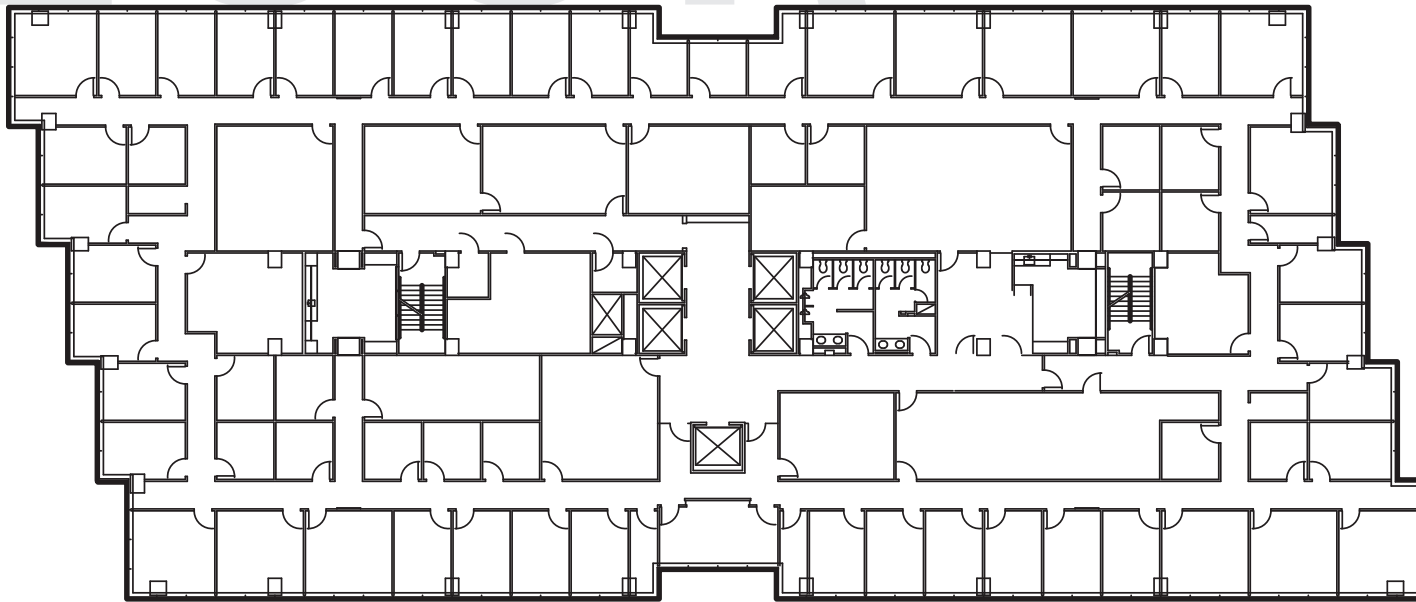

22,101 RSF

FLOOR PLAN

Floor 8 / Suites 800

233 BENMAR DRIVE, HOUSTON, TX

FLOOR
8

1 CITYNORTH

KEVIN WYATT
kwyatt@lpc.com
281.875.7800

ROBERT WILLARD
rwillard@lpc.com
281.875.7811