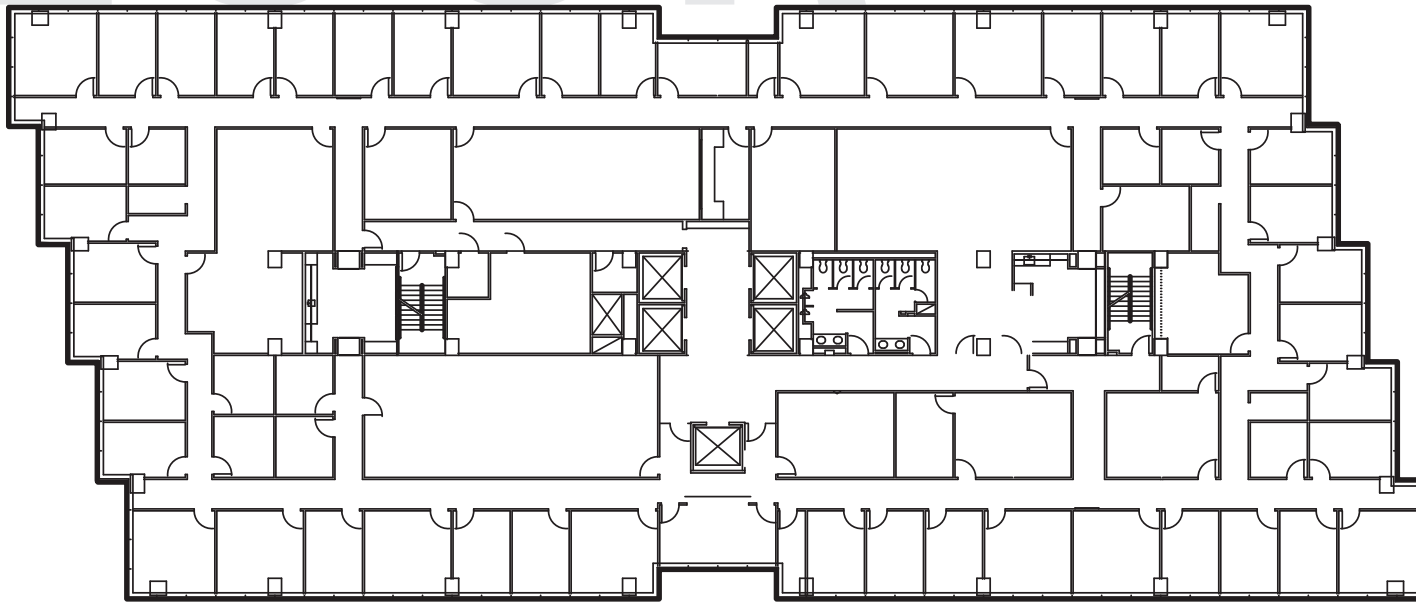

22,101 RSF

FLOOR PLAN

Floor 7 / Suites 700

233 BENMAR DRIVE, HOUSTON, TX

FLOOR
7

1 CITYNORTH

KEVIN WYATT
kwyatt@lpc.com
281.875.7800

ROBERT WILLARD
rwillard@lpc.com
281.875.7811