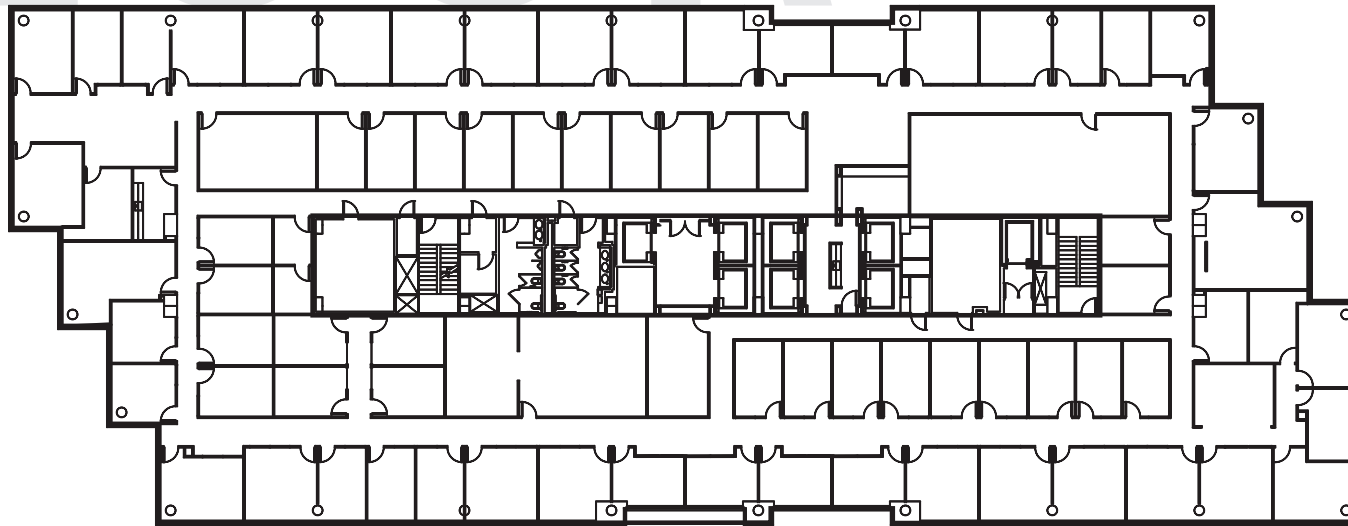

25,592 RSF

FLOOR PLAN

Floor 7 / Suite 700

12450 GREENSPPOINT DR, HOUSTON, TX

FLOOR
7

6 CITYNORTH

KEVIN WYATT
kwyatt@lpc.com
281.875.7800

ROBERT WILLARD
rwillard@lpc.com
281.875.7811