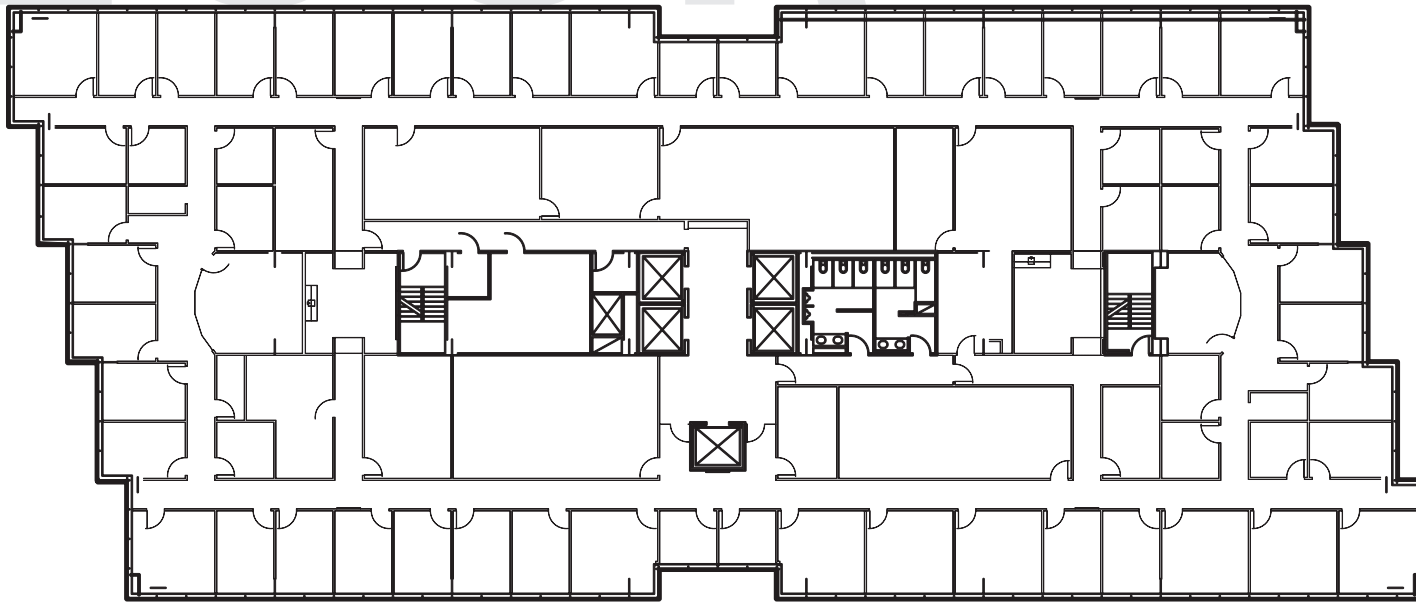

22,101 RSF

FLOOR PLAN

Floor 6 / Suites 600

233 BENMAR DRIVE, HOUSTON, TX

FLOOR
6

1 CITYNORTH

KEVIN WYATT
kwyatt@lpc.com
281.875.7800

ROBERT WILLARD
rwillard@lpc.com
281.875.7811