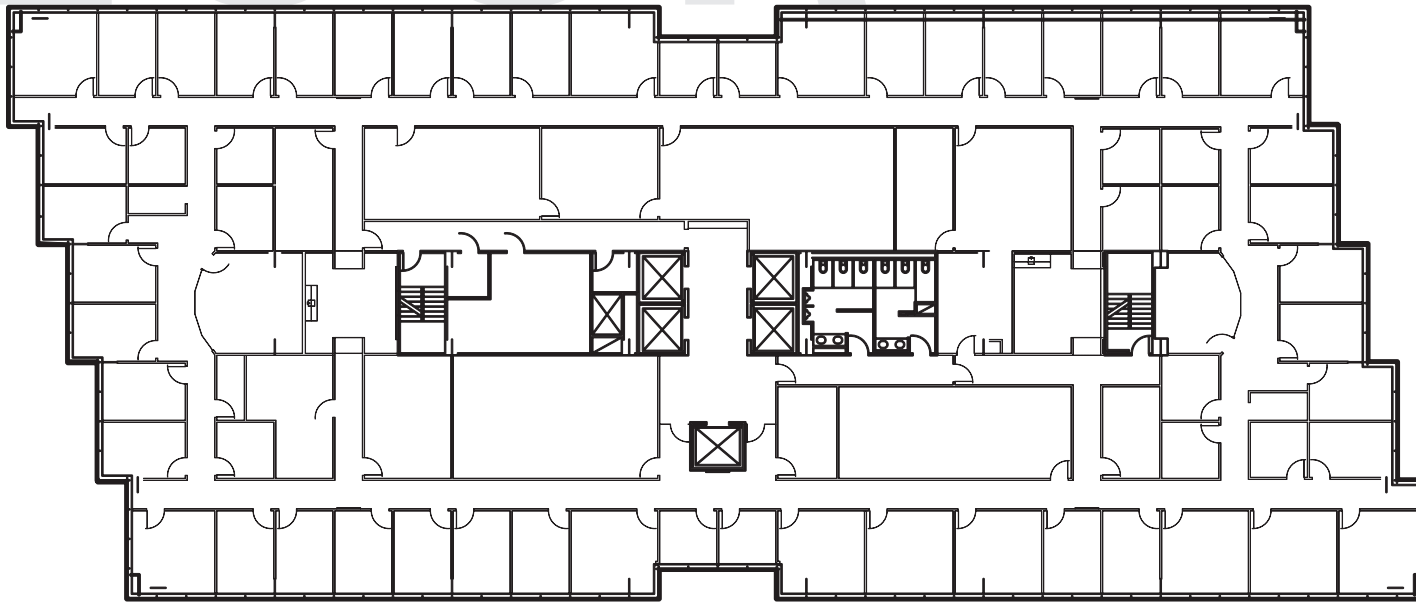

22,101 RSF

FLOOR PLAN

Floor 5 / Suites 500

233 BENMAR DRIVE, HOUSTON, TX

FLOOR
5

1 CITYNORTH

KEVIN WYATT
kwyatt@lpc.com
281.875.7800

ROBERT WILLARD
rwillard@lpc.com
281.875.7811