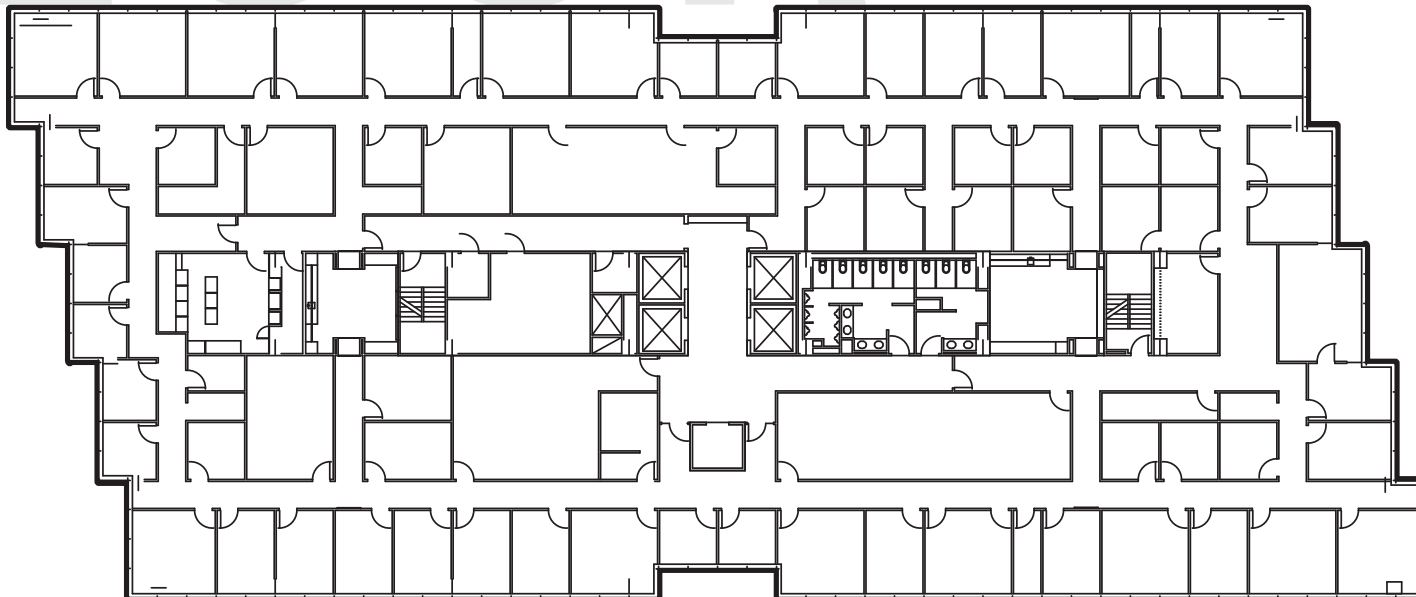

22,101 RSF

FLOOR PLAN

Floor 4 / Suites 400

233 BENMAR DRIVE, HOUSTON, TX

FLOOR
4

1 CITYNORTH

KEVIN WYATT
kwyatt@lpc.com
281.875.7800

ROBERT WILLARD
rwillard@lpc.com
281.875.7811