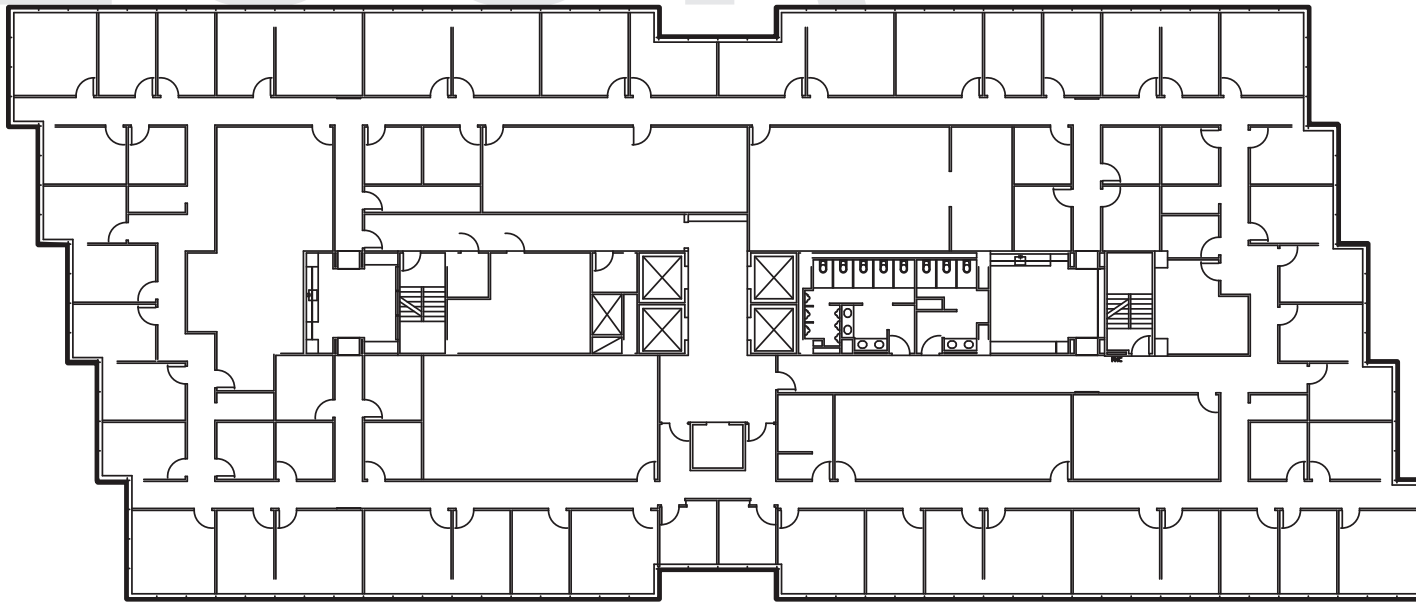

22,101 RSF

FLOOR PLAN

Floor 3 / Suites 300

233 BENMAR DRIVE, HOUSTON, TX

FLOOR
3

1 CITYNORTH

KEVIN WYATT
kwyatt@lpc.com
281.875.7800

ROBERT WILLARD
rwillard@lpc.com
281.875.7811