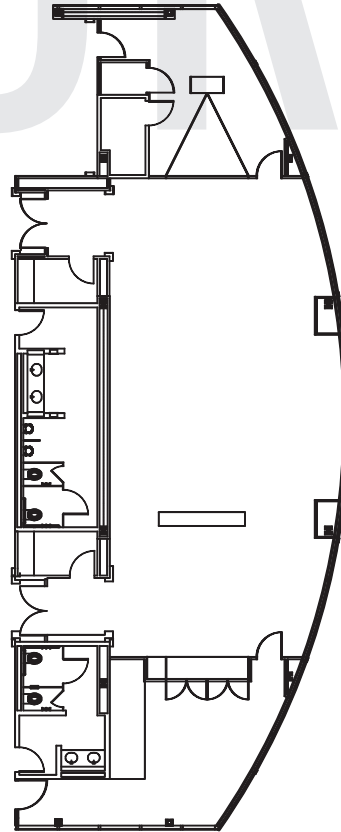

7,210 RSF

FLOOR PLAN

Floor 19 / Suite 1900

17001 NORTHCHASE DRIVE, HOUSTON, TX

5 CITYNORTH

KEVIN WYATT
kwyatt@lpc.com
281.875.7800

ROBERT WILLARD
rwillard@lpc.com
281.875.7811

LINCOLN
PROPERTY
COMPANY