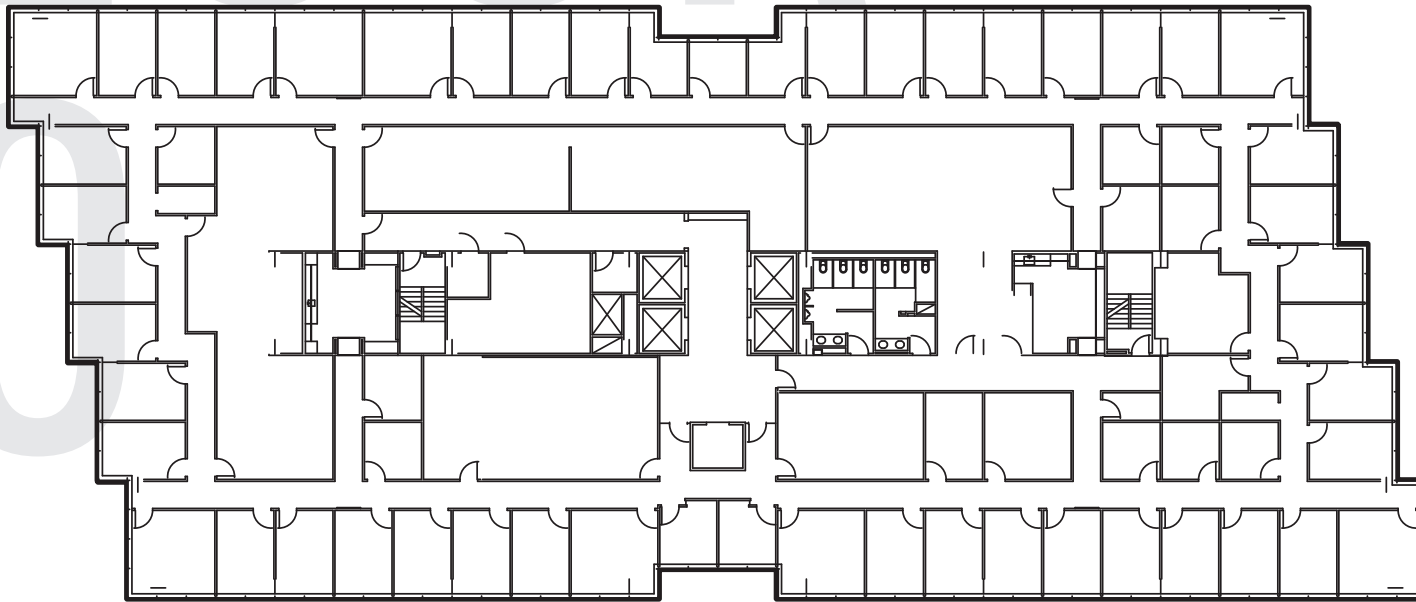

22,101 RSF

FLOOR PLAN

Floor 10 / Suites 1000

233 BENMAR DRIVE, HOUSTON, TX

FLOOR
1000

1 CITYNORTH

KEVIN WYATT
kwyatt@lpc.com
281.875.7800

ROBERT WILLARD
rwillard@lpc.com
281.875.7811