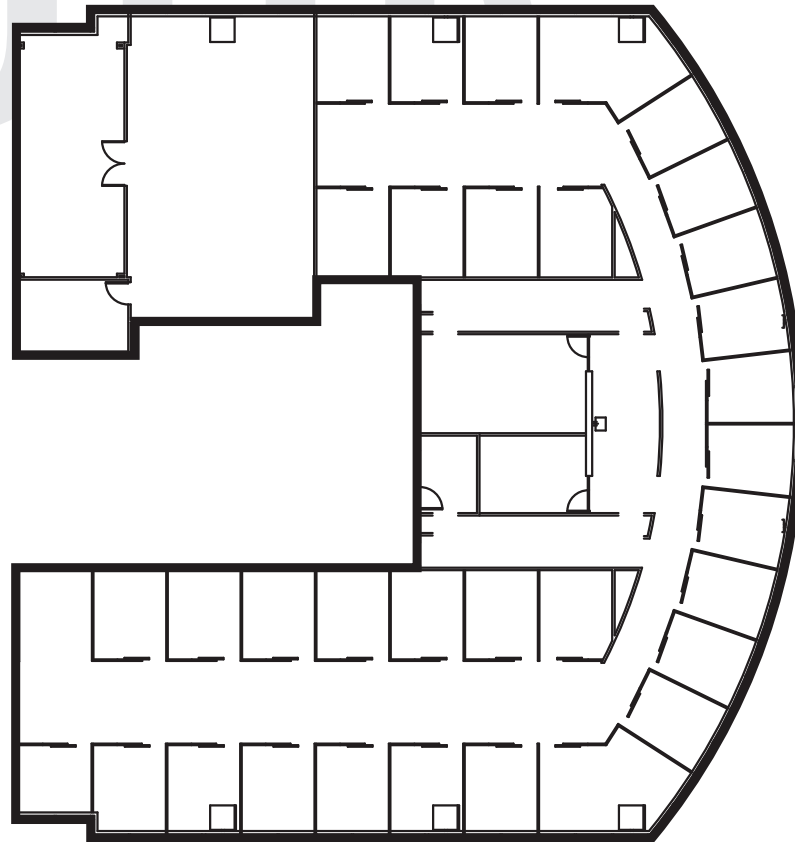

15,086 RSF

FLOOR PLAN

Floor 1 / Suite 100

17001 NORTHCHASE DRIVE, HOUSTON, TX

5 CITYNORTH

KEVIN WYATT
kwyatt@lpc.com
281.875.7800

ROBERT WILLARD
rwillard@lpc.com
281.875.7811

LINCOLN
PROPERTY
COMPANY