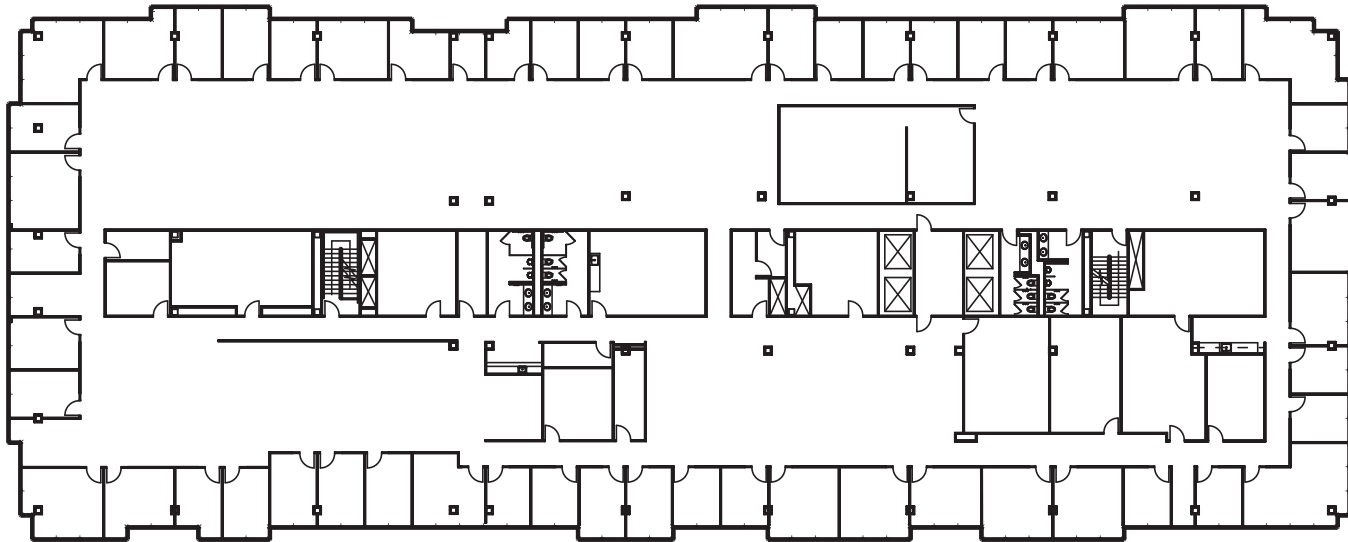

29,962 RSF

FLOOR PLAN

Floor 6 / Suite 600

16855 NORTHCHASE DRIVE, HOUSTON, TX

FLOOR 6

3 CITYNORTH

KEVIN WYATT
kwyatt@lpc.com
281.875.7800

ROBERT WILLARD
rwillard@lpc.com
281.875.7811