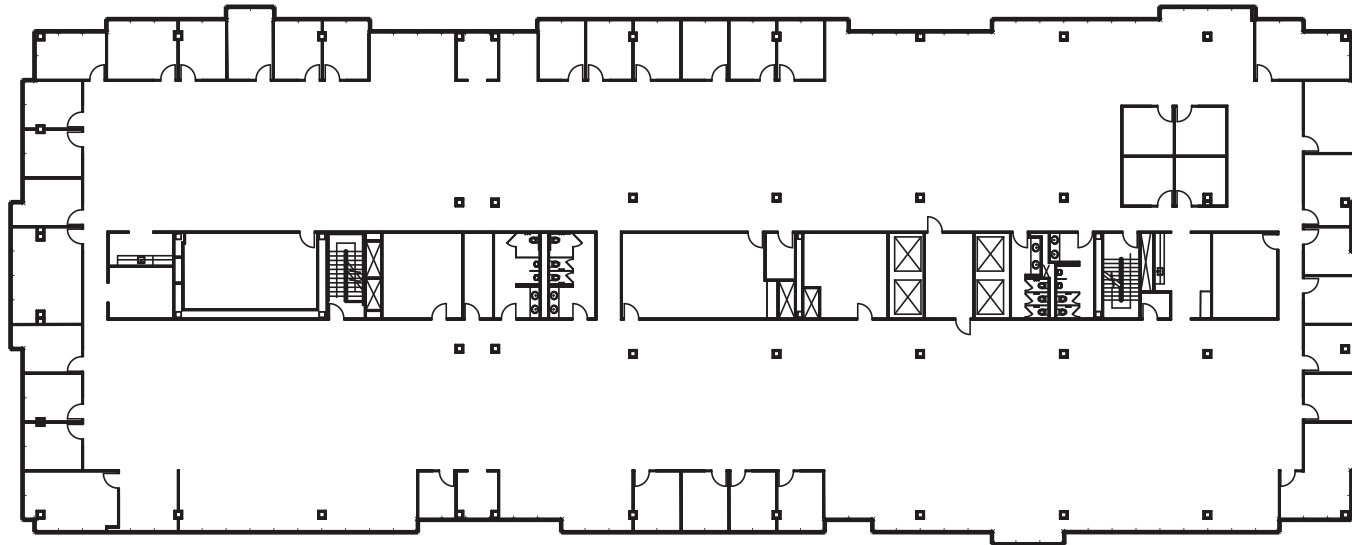

28,989 RSF

FLOOR PLAN

Floor 5 / Suite 500

16855 NORTHCHASE DRIVE, HOUSTON, TX

FLOOR
5

3 CITYNORTH

KEVIN WYATT
kwyatt@lpc.com
281.875.7800

ROBERT WILLARD
rwillard@lpc.com
281.875.7811