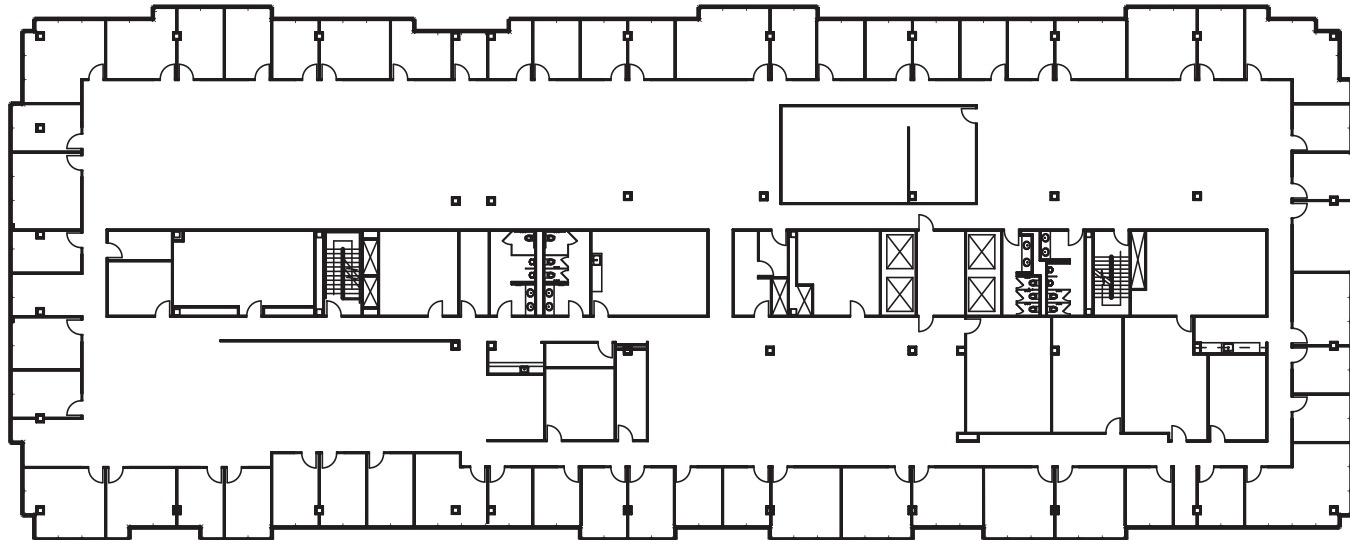

LINCOLN
PROPERTY
COMPANY

29,962 RSF

FLOOR PLAN

Floor 6 / Suite 600

16855 NORTHCHASE DRIVE, HOUSTON, TX

FLOOR 6

3 CITYNORTH

KEVIN WYATT
kwyatt@lpc.com
281.875.7800