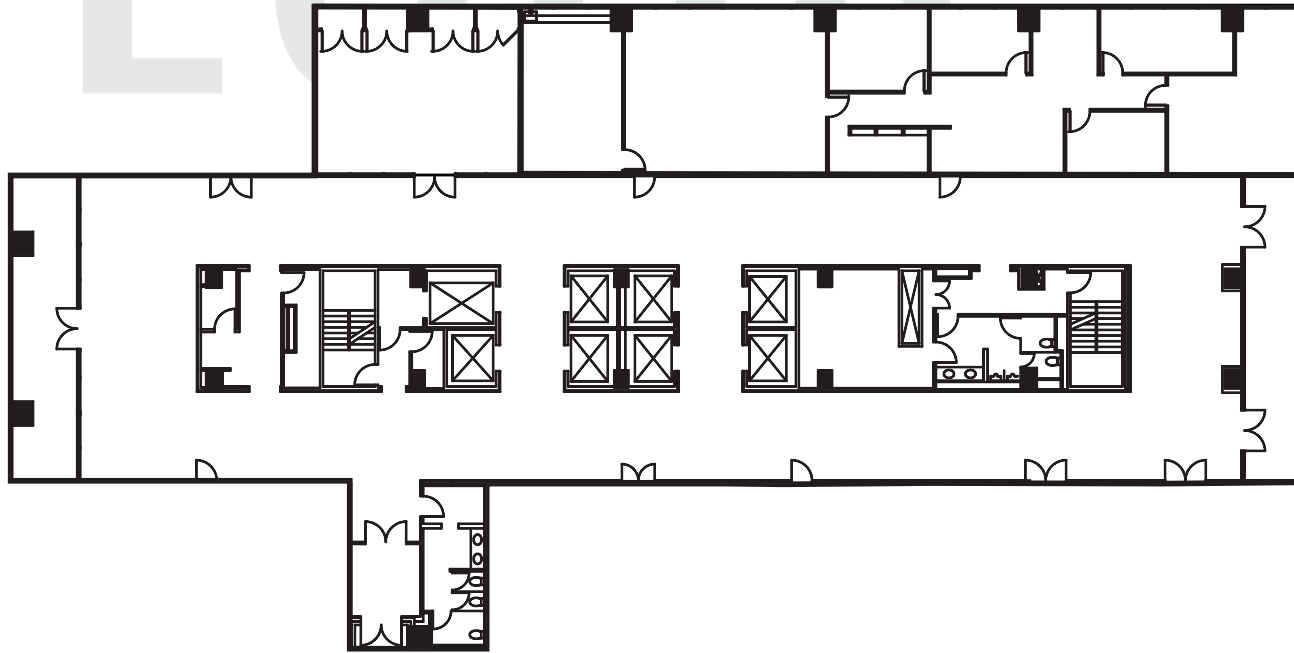

3,713 RSF

FLOOR PLAN

Floor 1 / Suites 120

16825 NORTHCHASE DRIVE, HOUSTON, TX

2 CITYNORTH

KEVIN WYATT
kwyatt@lpc.com
281.875.7800

ROBERT WILLARD
rwillard@lpc.com
281.875.7800

LINCOLN
PROPERTY
COMPANY