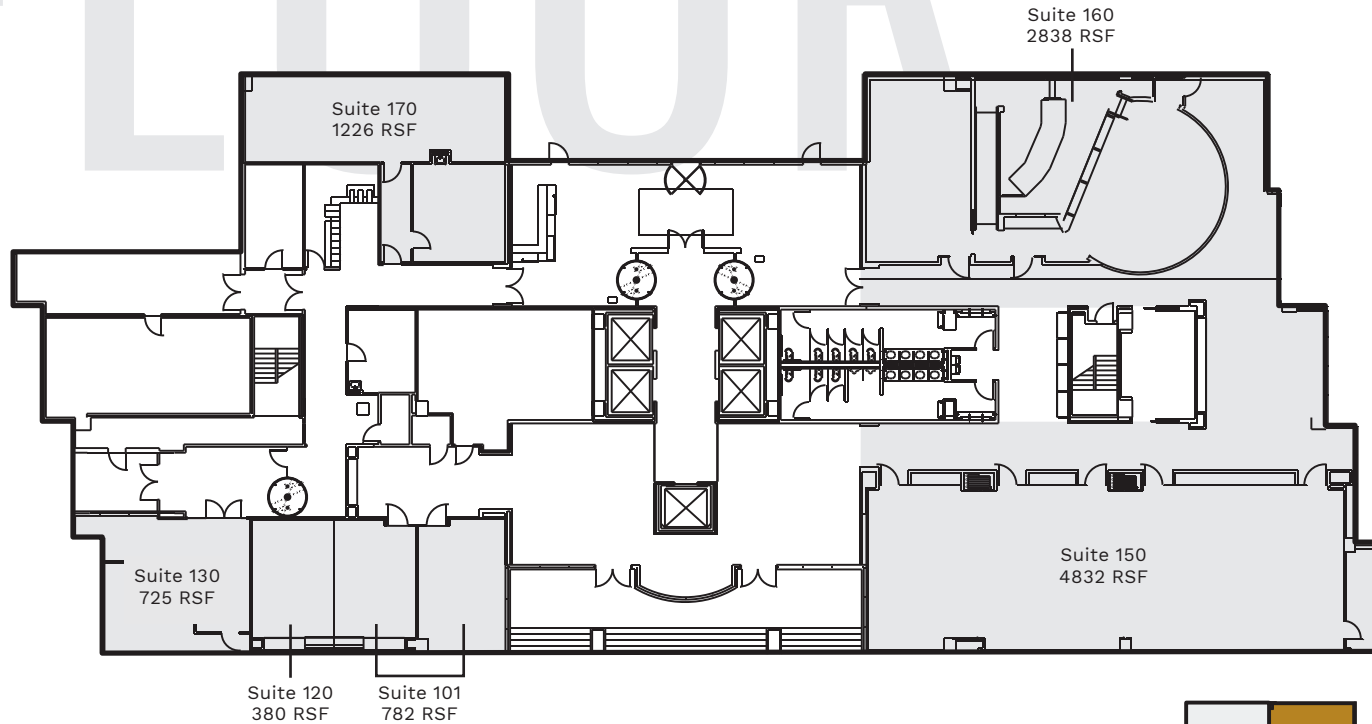

14,373 RSF

FLOOR PLAN

Floor 1 / Suites 101, 120, 130, 150, 160, 170

233 BENMAR DRIVE, HOUSTON, TX

1 CITYNORTH

KEVIN WYATT
kwyatt@lpc.com
281.875.7800

ROBERT WILLARD
rwillard@lpc.com
281.875.7800

LINCOLN
PROPERTY
COMPANY

21,907 RSF

FLOOR PLAN

Floor 2 / Suites 200

233 BENMAR DRIVE, HOUSTON, TX

FLOOR
2

1 CITYNORTH

KEVIN WYATT
kwyatt@lpc.com
281.875.7800

ROBERT WILLARD
rwillard@lpc.com
281.875.7800