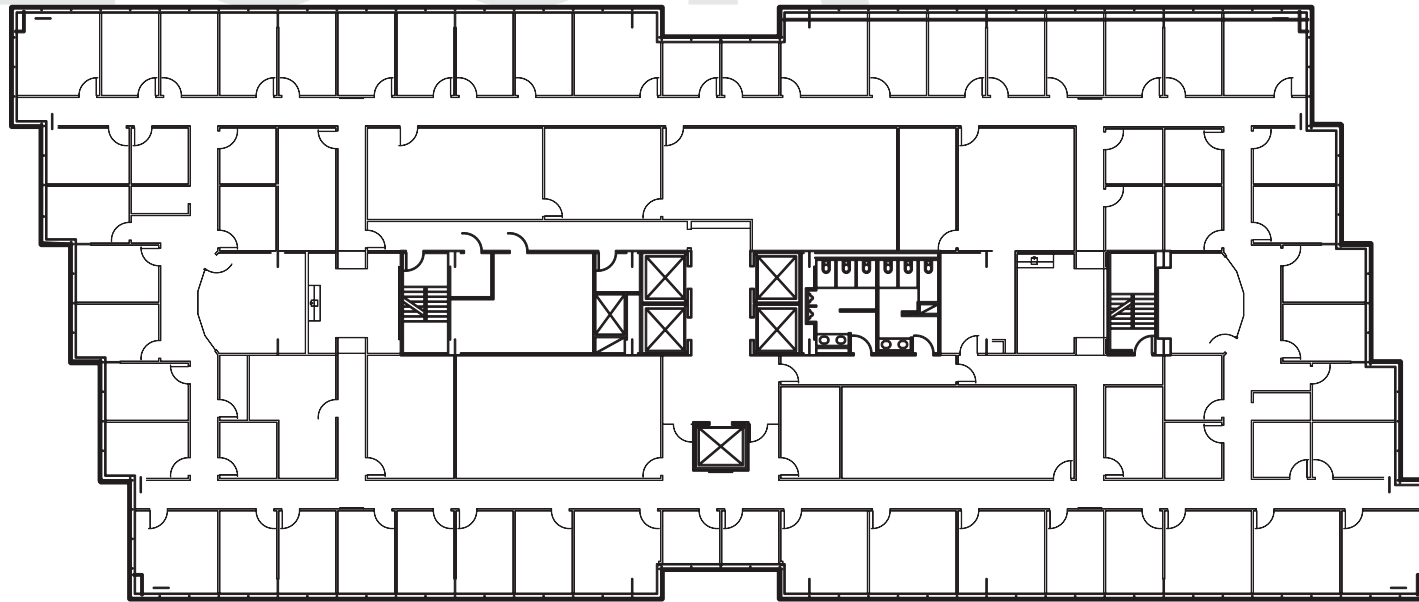

1 CITYNORTH

KEVIN WYATT
kwyatt@lpc.com
281.875.7800

ROBERT WILLARD
rwillard@lpc.com
281.875.7800

LINCOLN
PROPERTY
COMPANY

22,101 RSF

FLOOR PLAN

Floor 6 / Suites 600

233 BENMAR DRIVE, HOUSTON, TX

FLOOR
6

1 CITYNORTH

KEVIN WYATT
kwyatt@lpc.com
281.875.7800

ROBERT WILLARD
rwillard@lpc.com
281.875.7800

LINCOLN
PROPERTY
COMPANY

22,101 RSF

FLOOR PLAN

Floor 7 / Suites 700