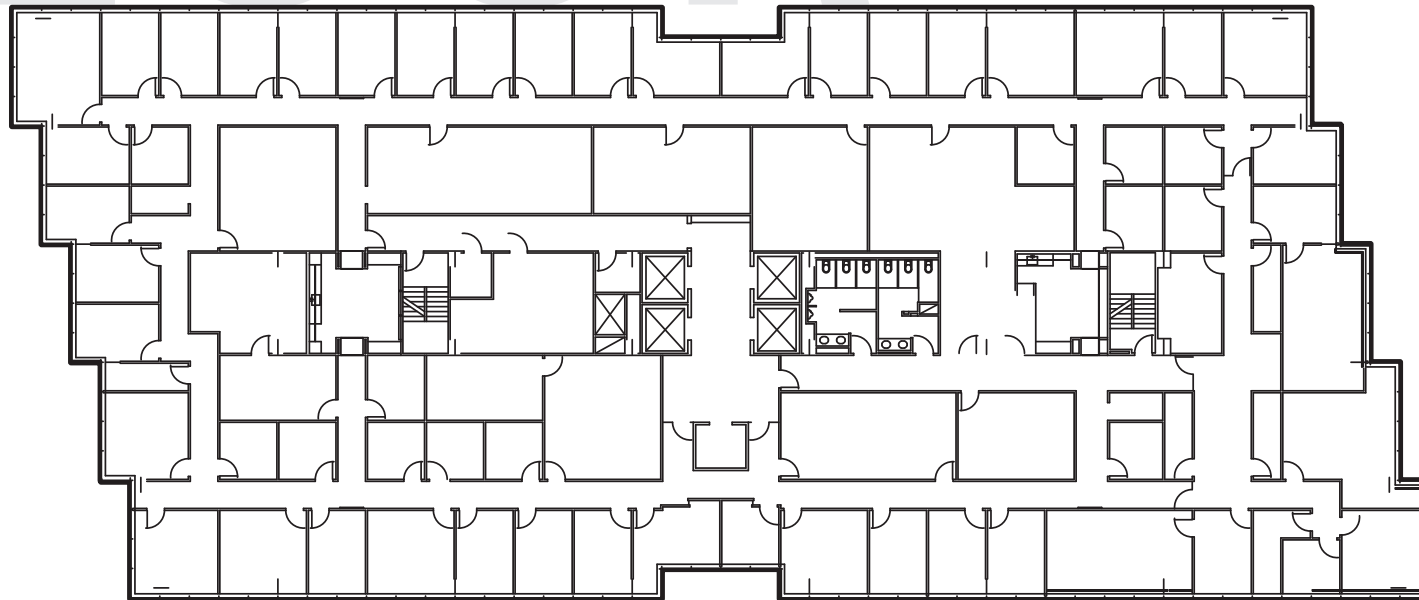

Floor 8 / Suites 800

233 BENMAR DRIVE, HOUSTON, TX

FLOOR
8

1 CITYNORTH

KEVIN WYATT
kwyatt@lpc.com
281.875.7800

ROBERT WILLARD
rwillard@lpc.com
281.875.7800

LINCOLN
PROPERTY
COMPANY

22,101 RSF

FLOOR PLAN

Floor 9 / Suites 900

233 BENMAR DRIVE, HOUSTON, TX

FLOOR
9

1 CITYNORTH

KEVIN WYATT
kwyatt@lpc.com
281.875.7800

ROBERT WILLARD
rwillard@lpc.com
281.875.7800

LINCOLN
PROPERTY
COMPANY