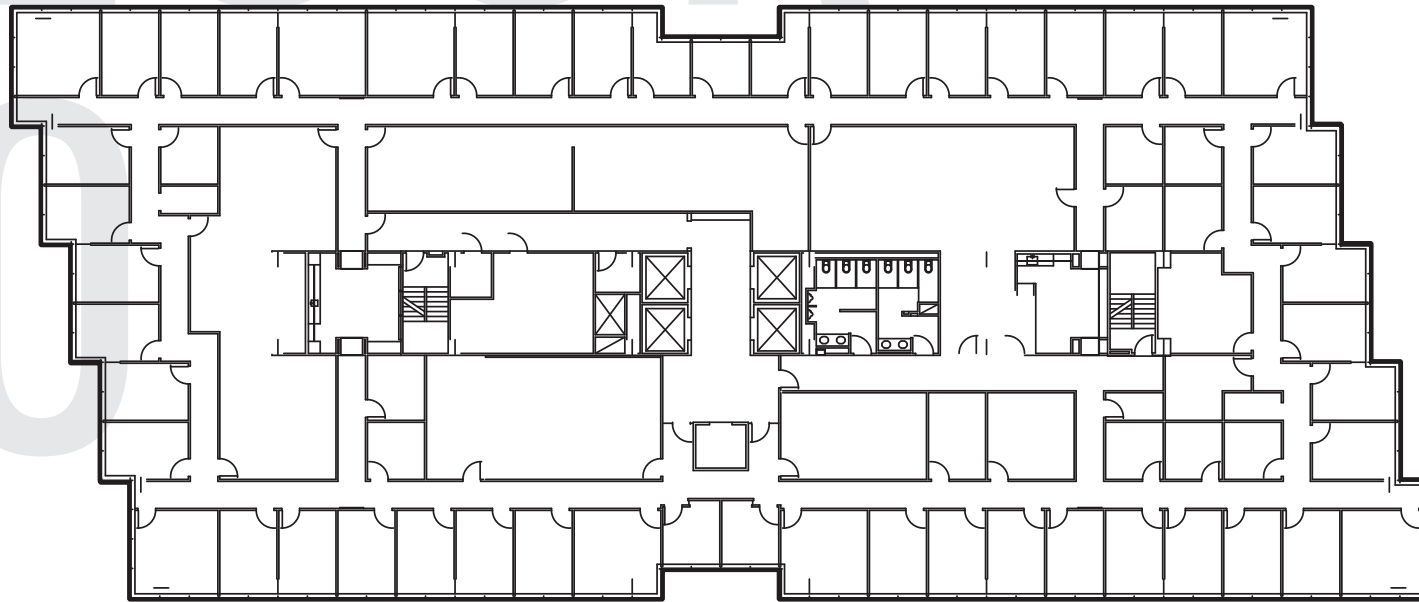

FLOOR PLAN

Floor 9 / Suites 900

233 BENMAR DRIVE, HOUSTON, TX

FLOOR
9

1 CITYNORTH

KEVIN WYATT
kwyatt@lpc.com
281.875.7800

ROBERT WILLARD
rwillard@lpc.com
281.875.7800

LINCOLN
PROPERTY
COMPANY

22,101 RSF

FLOOR PLAN

Floor 10 / Suites 1000

233 BENMAR DRIVE, HOUSTON, TX

FLOOR
1000

1 CITYNORTH

KEVIN WYATT
kwyatt@lpc.com
281.875.7800

ROBERT WILLARD
rwillard@lpc.com
281.875.7800

LINCOLN
PROPERTY
COMPANY

22,101 RSF

FLOOR PLAN

Floor 11 / Suites 1100

233 BENMAR DRIVE, HOUSTON, TX

FLOOR
11

1 CITYNORTH

KEVIN WYATT
kwyatt@lpc.com
281.875.7800