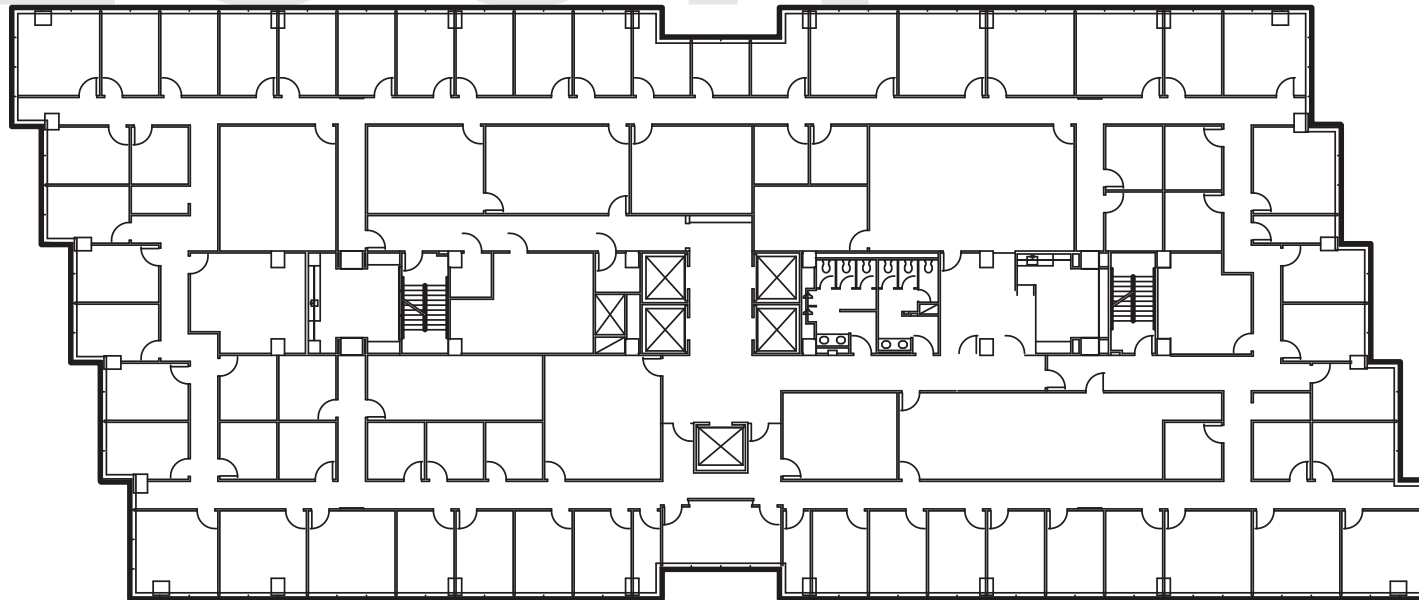

233 BENMAR DRIVE, HOUSTON, TX

FLOOR
8