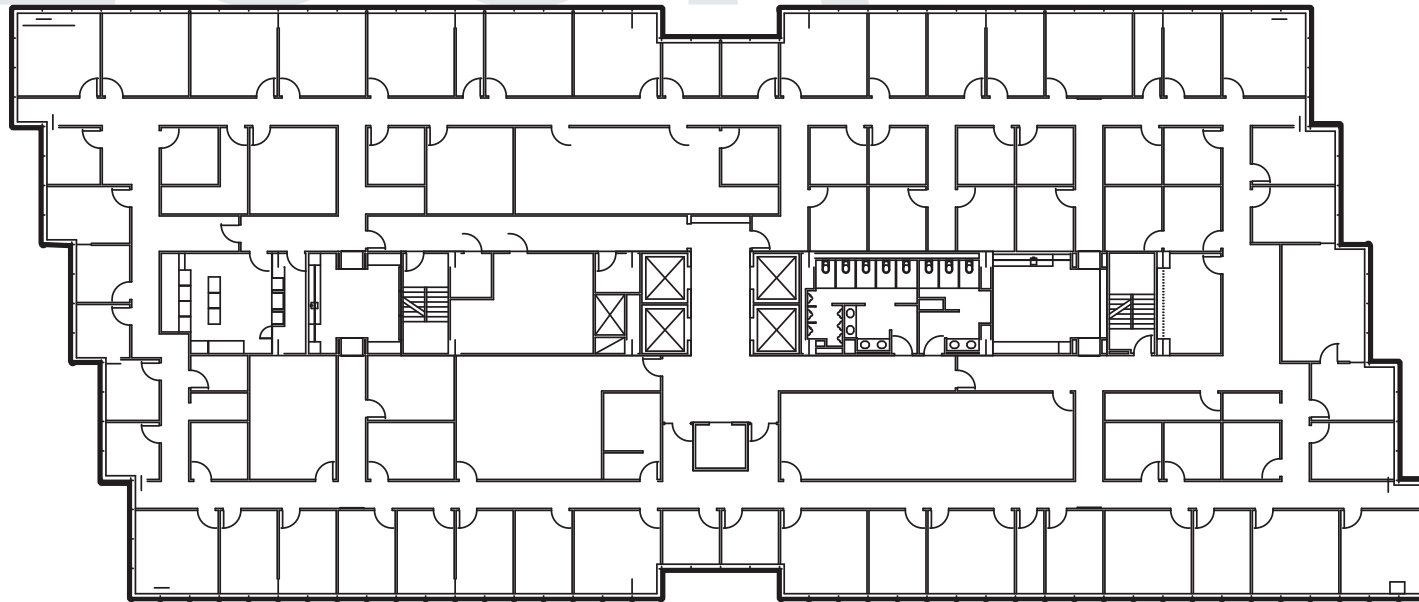

ROBERT WILLARD
rwillard@lpc.com
281.875.7800

LINCOLN
PROPERTY
COMPANY

22,101 RSF

FLOOR PLAN

Floor 4 / Suites 400

233 BENMAR DRIVE, HOUSTON, TX

FLOOR
4

1 CITYNORTH

KEVIN WYATT
kwyatt@lpc.com
281.875.7800

ROBERT WILLARD
rwillard@lpc.com
281.875.7800

LINCOLN
PROPERTY
COMPANY

22,101 RSF

FLOOR PLAN

Floor 5 / Suites 500

233 BENMAR DRIVE, HOUSTON, TX

FLOOR
5