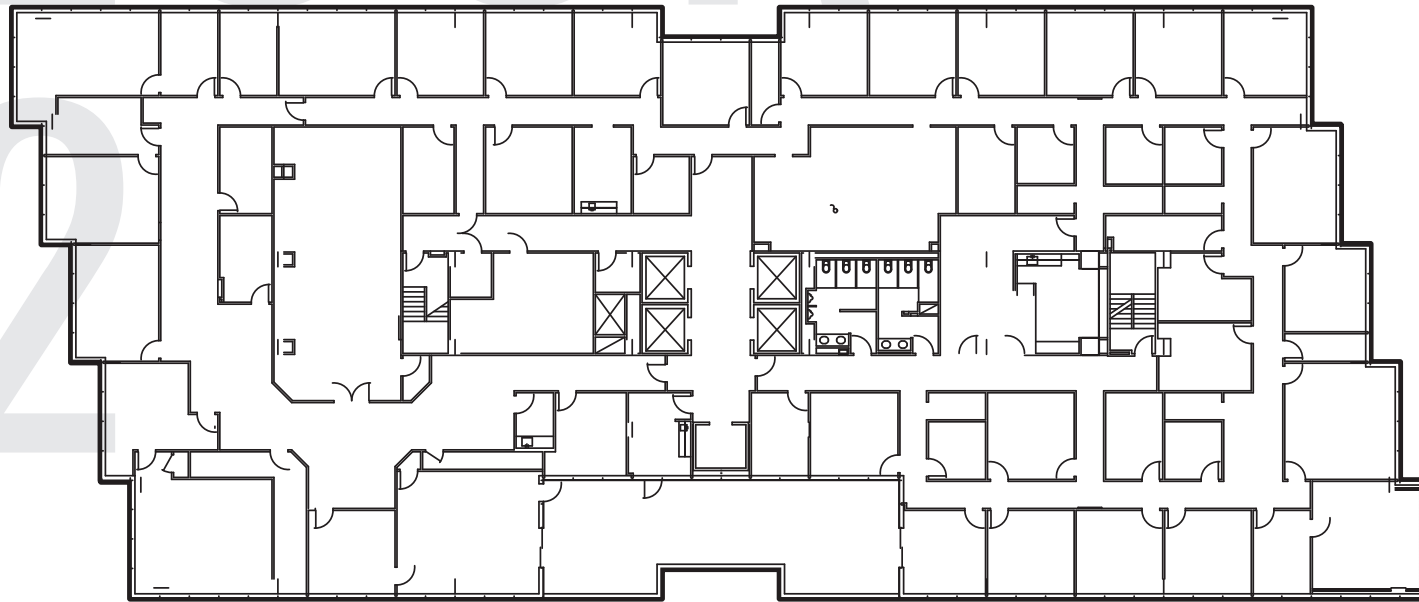

ROBERT WILLARD
rwillard@lpc.com
281.875.7800

LINCOLN
PROPERTY
COMPANY

21,989 RSF

FLOOR PLAN

Floor 12 / Suites 1200

233 BENMAR DRIVE, HOUSTON, TX

FLOOR
1200

1 CITYNORTH