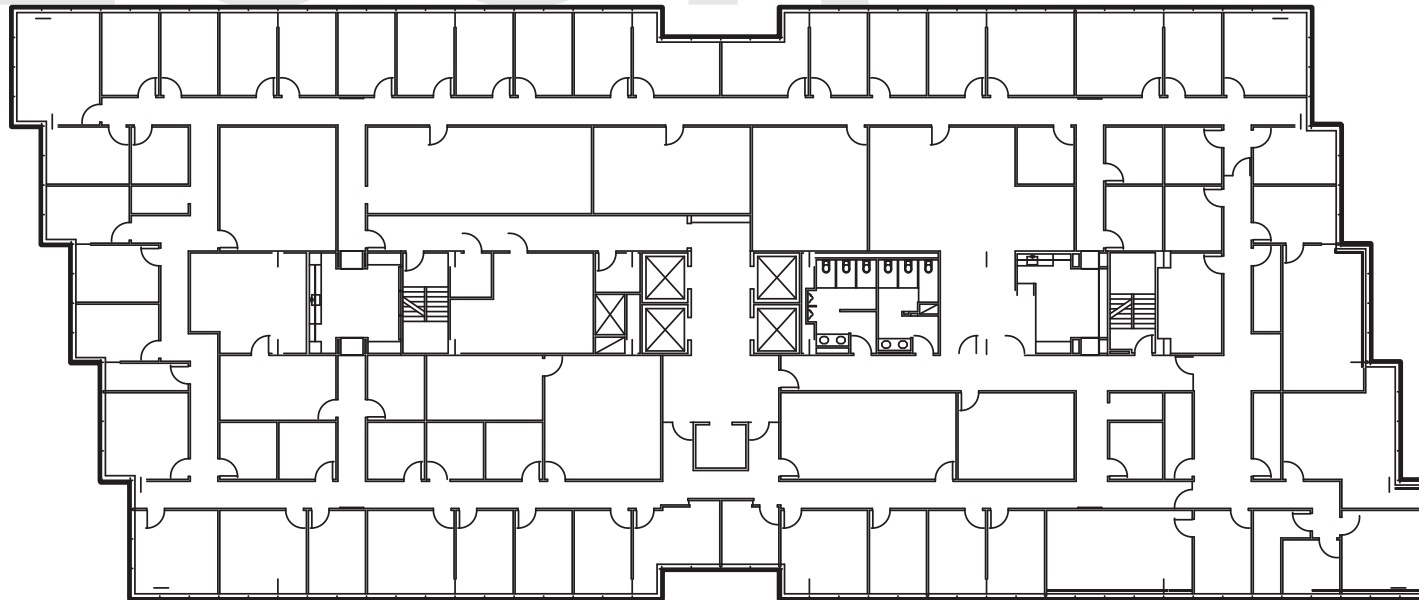

# FLOOR PLAN

Floor 9 / Suites 900

233 BENMAR DRIVE, HOUSTON, TX

FLOOR  
9

1 CITYNORTH

**KEVIN WYATT**  
kwyatt@lpc.com  
281.875.7800

**ROBERT WILLARD**  
rwillard@lpc.com  
281.875.7800

LINCOLN  
PROPERTY  
COMPANY