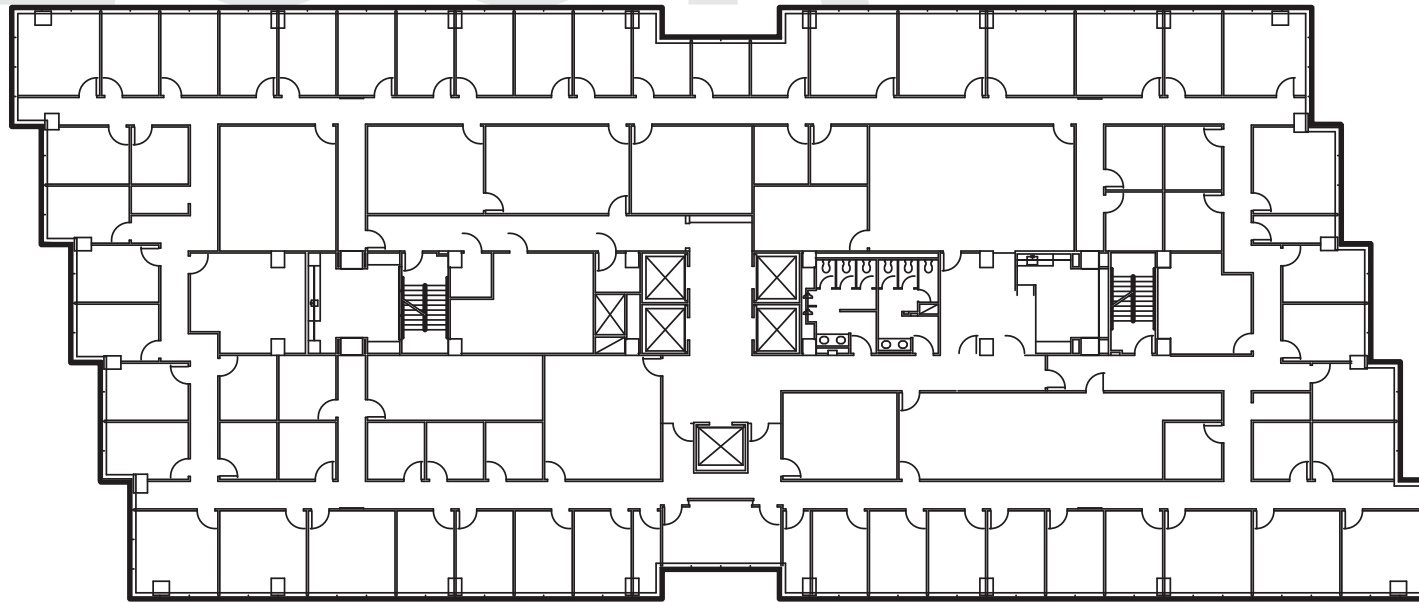

22,101 RSF

# FLOOR PLAN

Floor 8 / Suites 800

233 BENMAR DRIVE, HOUSTON, TX

FLOOR  
8

1 CITYNORTH

**KEVIN WYATT**  
kwyatt@lpc.com  
281.875.7800

**ROBERT WILLARD**  
rwillard@lpc.com  
281.875.7800

LINCOLN  
PROPERTY  
COMPANY