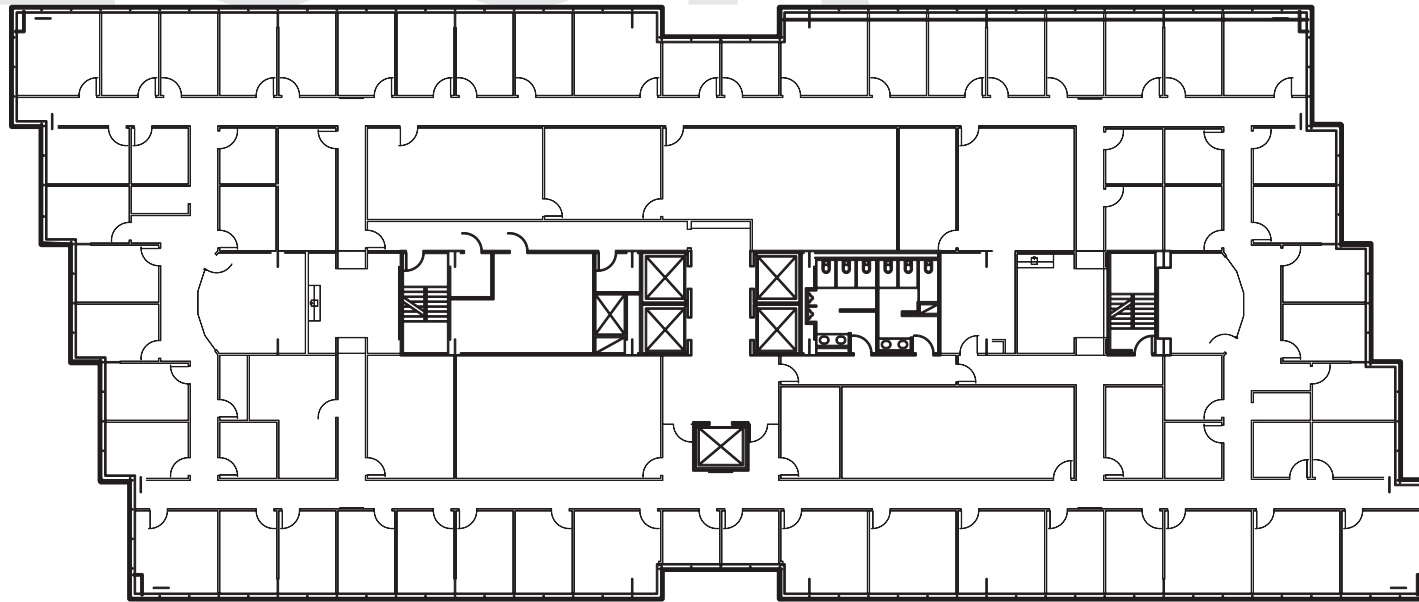

22,101 RSF

FLOOR PLAN

Floor 6 / Suites 600

233 BENMAR DRIVE, HOUSTON, TX

FLOOR
6

1 CITYNORTH

KEVIN WYATT
kwyatt@lpc.com
281.875.7800

ROBERT WILLARD
rwillard@lpc.com
281.875.7800