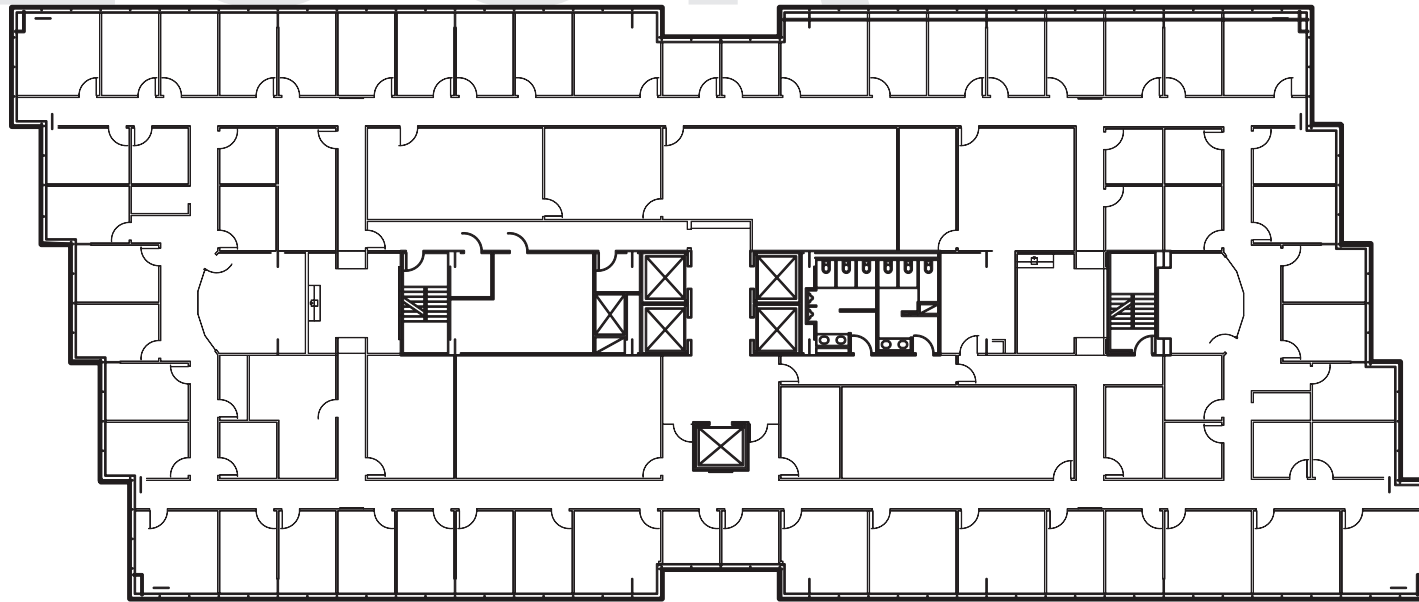

22,101 RSF

FLOOR PLAN

Floor 5 / Suites 500

233 BENMAR DRIVE, HOUSTON, TX

FLOOR
5

1 CITYNORTH

KEVIN WYATT
kwyatt@lpc.com
281.875.7800

ROBERT WILLARD
rwillard@lpc.com
281.875.7800