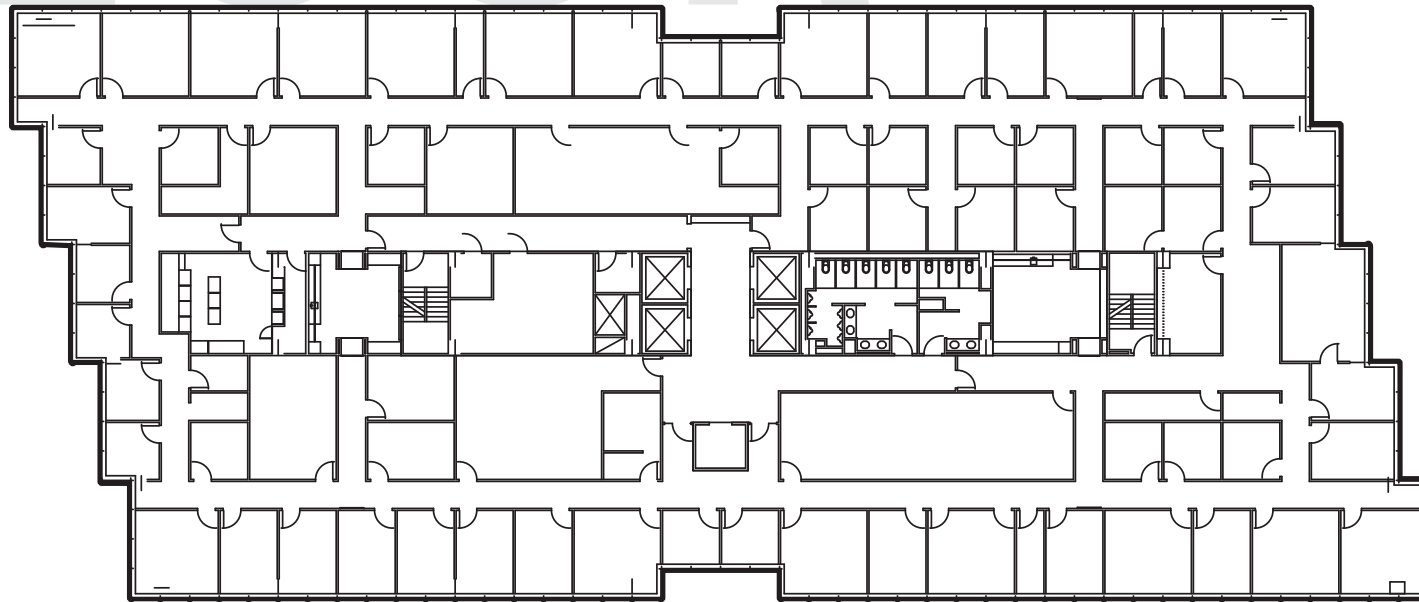

22,101 RSF

FLOOR PLAN

Floor 4 / Suites 400

233 BENMAR DRIVE, HOUSTON, TX

FLOOR
4

1 CITYNORTH

KEVIN WYATT
kwyatt@lpc.com
281.875.7800

ROBERT WILLARD
rwillard@lpc.com
281.875.7800