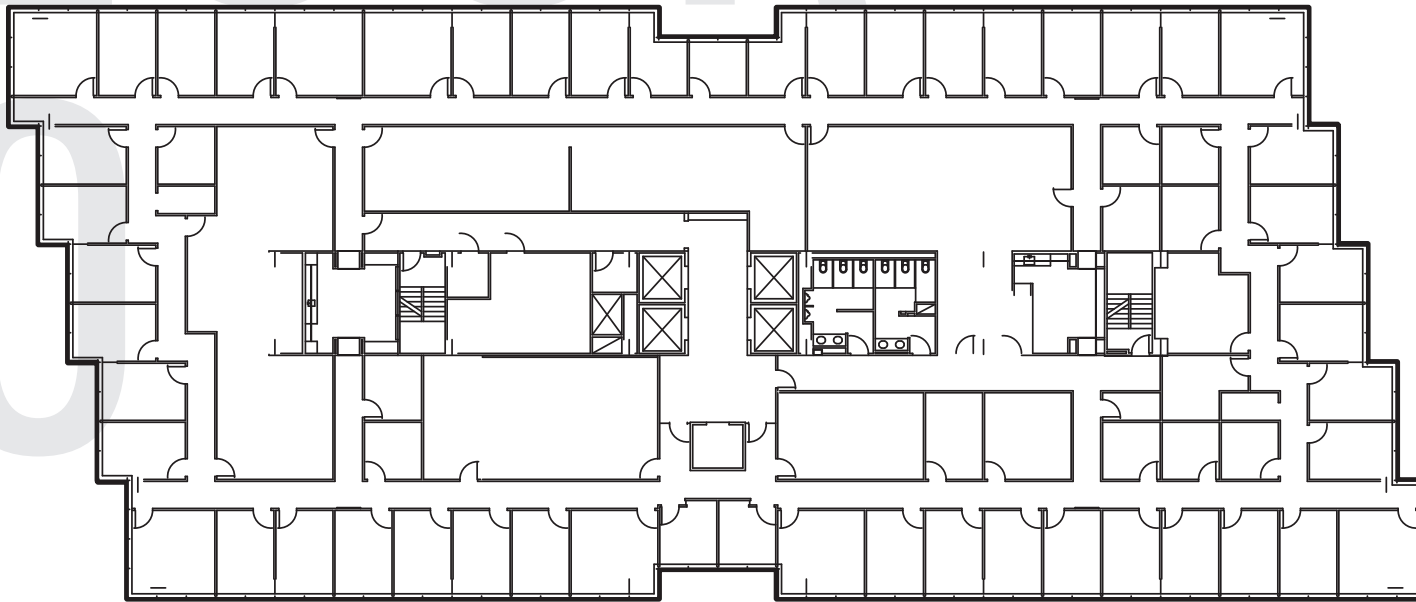

22,101 RSF

FLOOR PLAN

Floor 10 / Suites 1000

233 BENMAR DRIVE, HOUSTON, TX

FLOOR
1000

1 CITYNORTH

KEVIN WYATT
kwyatt@lpc.com
281.875.7800

ROBERT WILLARD
rwillard@lpc.com
281.875.7800