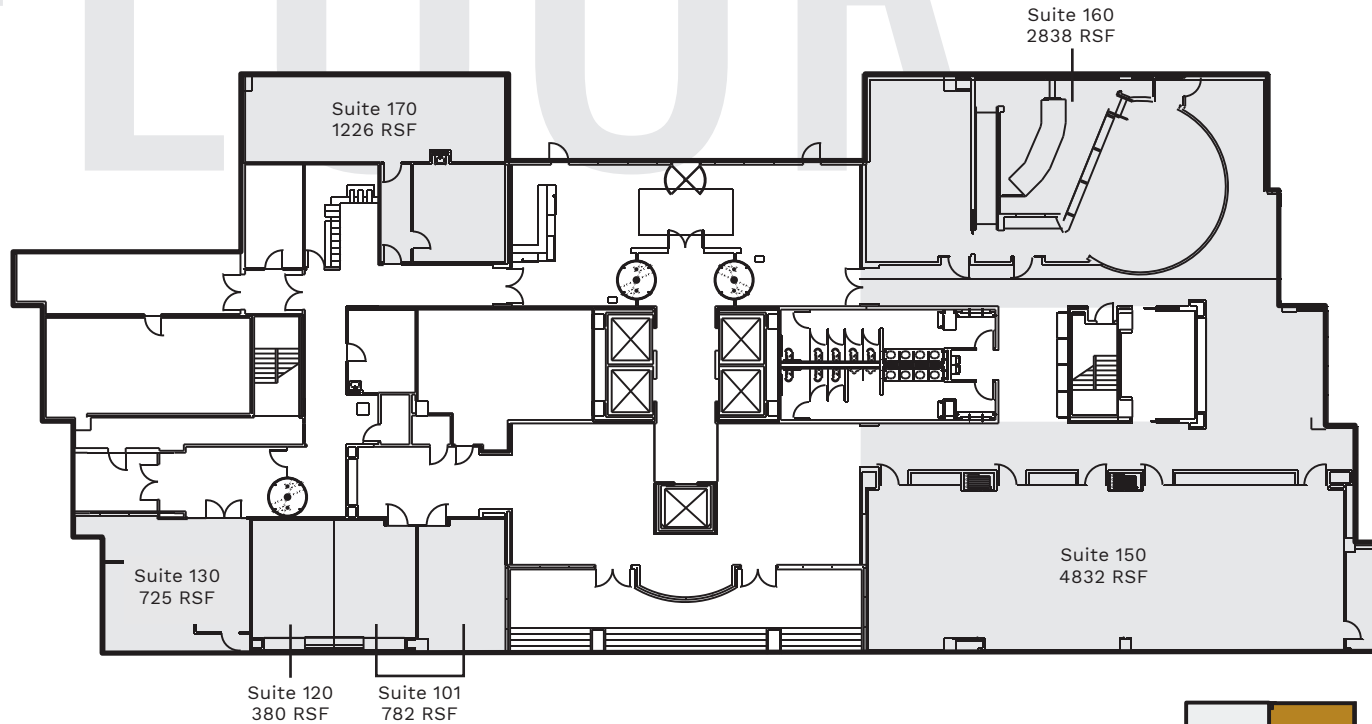

14,373 RSF

FLOOR PLAN

Floor 1 / Suites 101, 120, 130, 150, 160, 170

233 BENMAR DRIVE, HOUSTON, TX

1 CITYNORTH

KEVIN WYATT
kwyatt@lpc.com
281.875.7800

ROBERT WILLARD
rwillard@lpc.com
281.875.7800

LINCOLN
PROPERTY
COMPANY