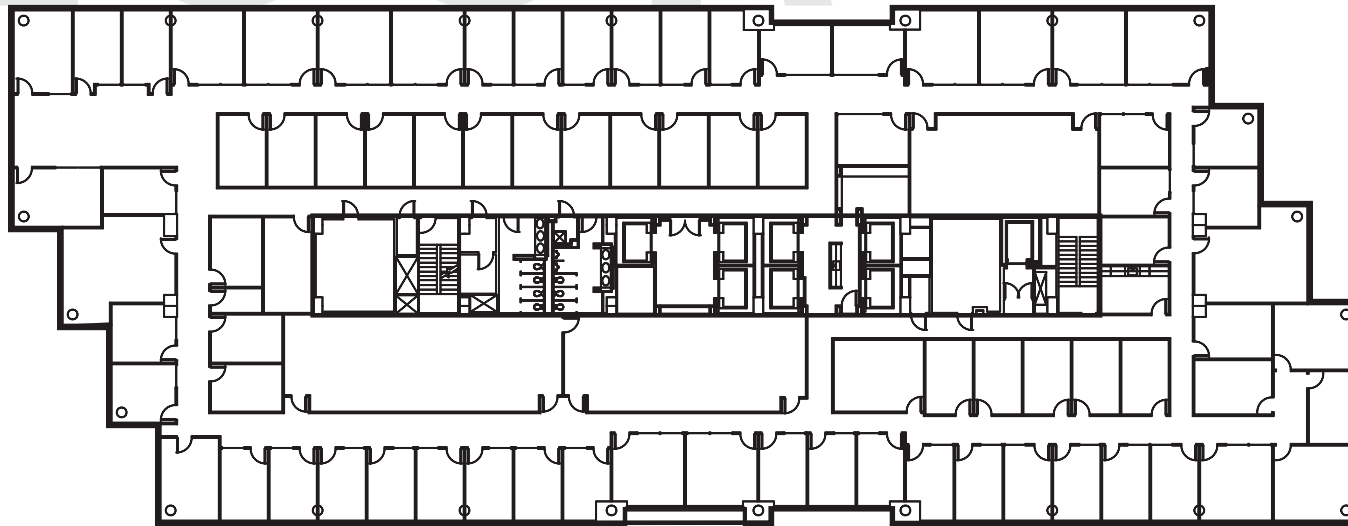

25,592 RSF

FLOOR PLAN

Floor 8 / Suite 800

12450 GREENSPPOINT DR, HOUSTON, TX

FLOOR
8

6 CITYNORTH

KEVIN WYATT
kwyatt@lpc.com
281.875.7800

ROBERT WILLARD
rwillard@lpc.com
281.875.7800