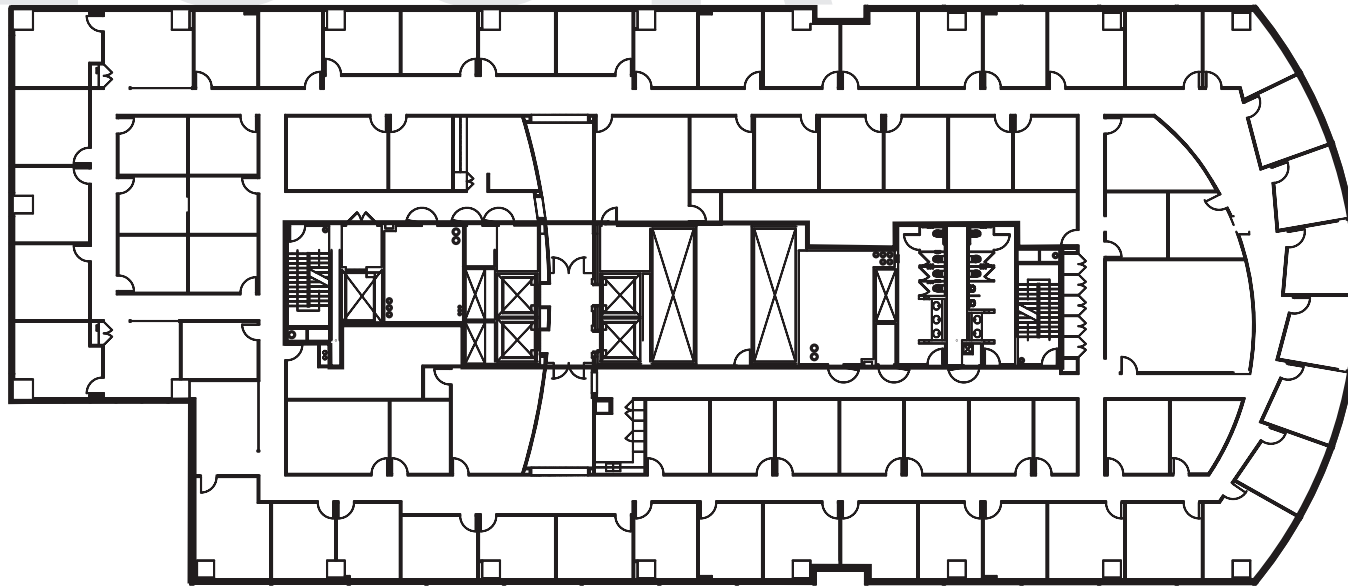

26,802 RSF

FLOOR PLAN

Floor 7 / Suite 700

17001 NORTHCCHASE DRIVE, HOUSTON, TX

FLOOR
7

5 CITYNORTH

KEVIN WYATT
kwyatt@lpc.com
281.875.7800

ROBERT WILLARD
rwillard@lpc.com
281.875.7800