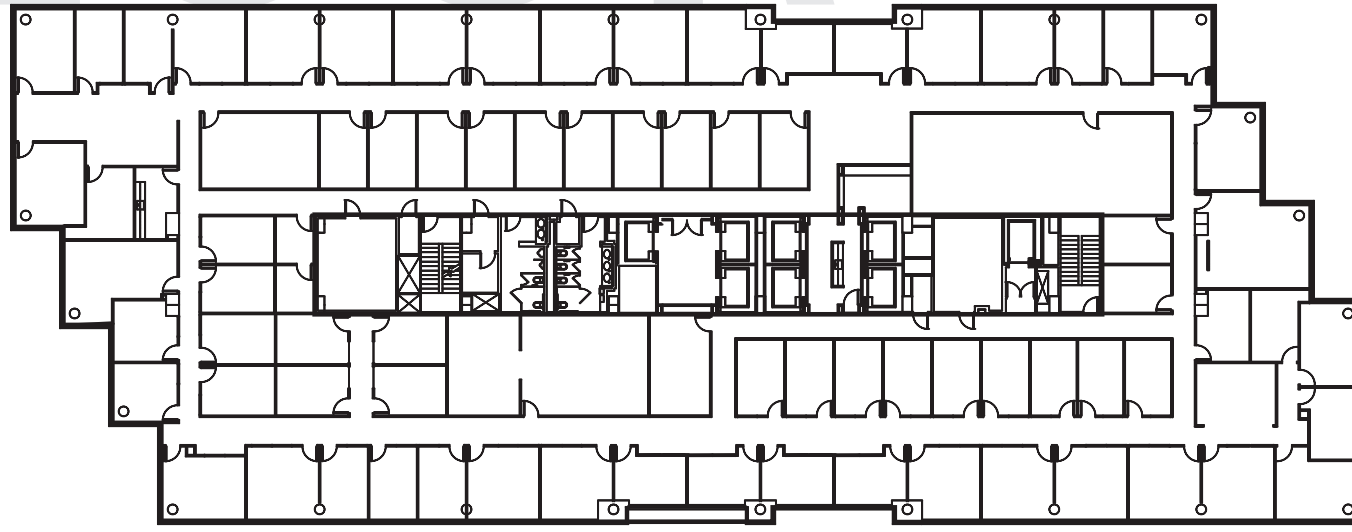

25,592 RSF

FLOOR PLAN

Floor 7 / Suite 700

12450 GREENSPPOINT DR, HOUSTON, TX

FLOOR
7

6 CITYNORTH

KEVIN WYATT
kwyatt@lpc.com
281.875.7800

ROBERT WILLARD
rwillard@lpc.com
281.875.7800