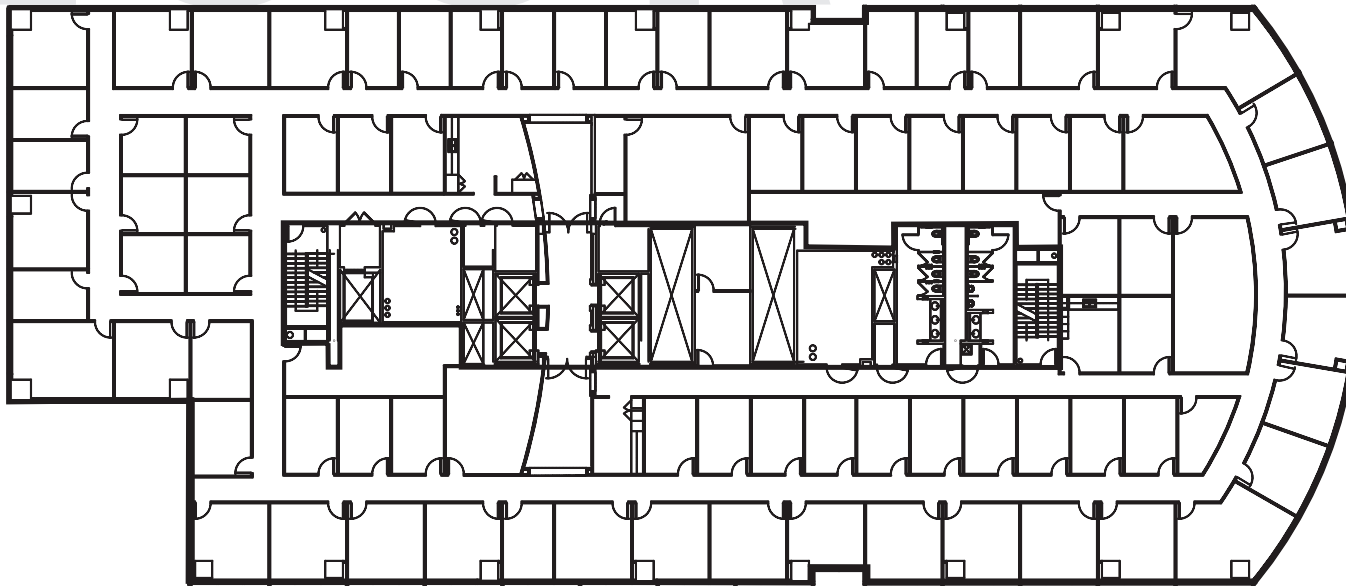

26,802 RSF

FLOOR PLAN

Floor 6 / Suite 600

17001 NORTHCHASE DRIVE, HOUSTON, TX

FLOOR
6

5 CITYNORTH

KEVIN WYATT
kwyatt@lpc.com
281.875.7800

ROBERT WILLARD
rwillard@lpc.com
281.875.7800