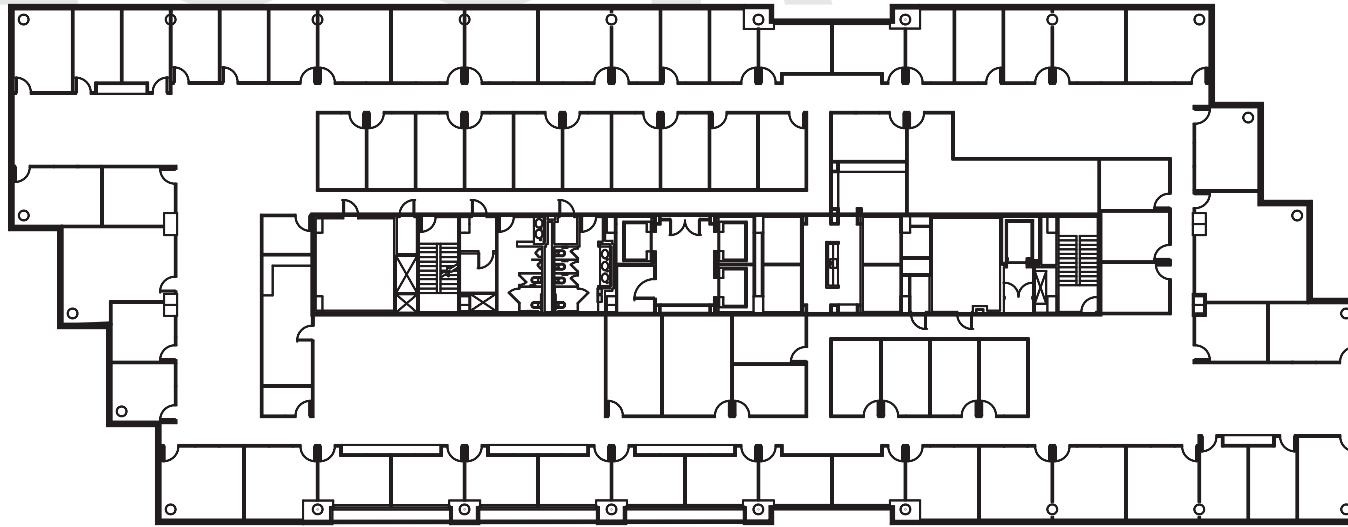

25,402 RSF

FLOOR PLAN

Floor 4 / Suite 400

12450 GREENSPPOINT DR, HOUSTON, TX

FLOOR
4

6 CITYNORTH

KEVIN WYATT
kwyatt@lpc.com
281.875.7800

ROBERT WILLARD
rwillard@lpc.com
281.875.7800