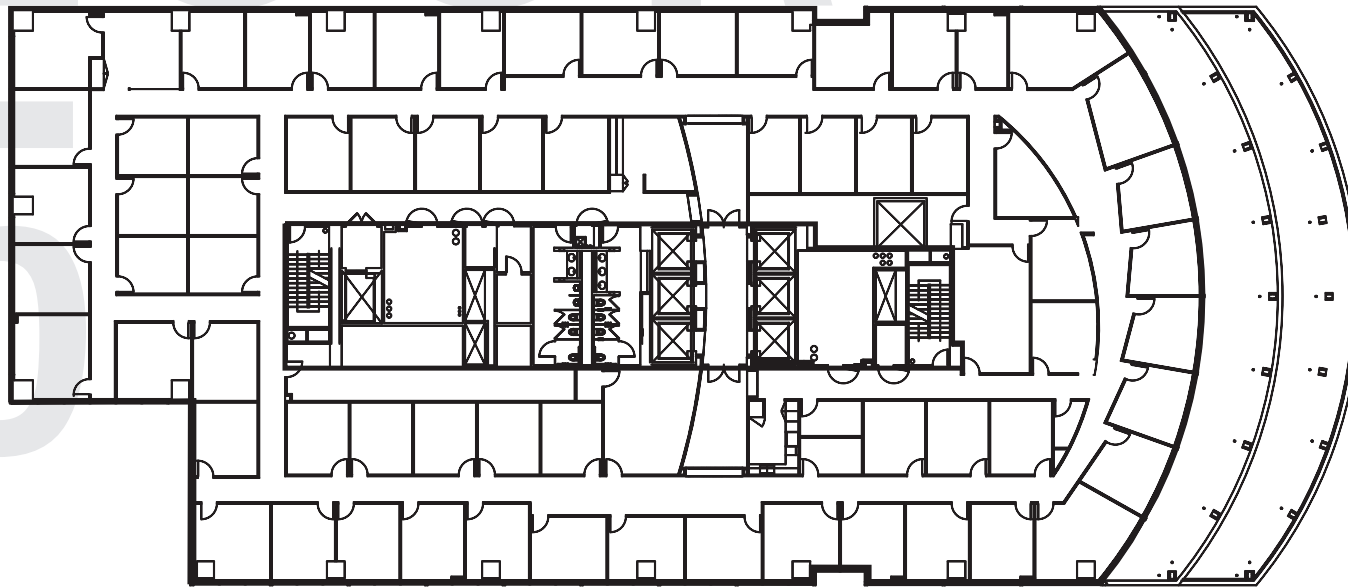

23,754 RSF

FLOOR PLAN

Floor 15 / Suite 1500

17001 NORTHCHASE DRIVE, HOUSTON, TX

5 CITYNORTH

FLOOR
1500

KEVIN WYATT
kwyatt@lpc.com
281.875.7800

ROBERT WILLARD
rwillard@lpc.com
281.875.7800