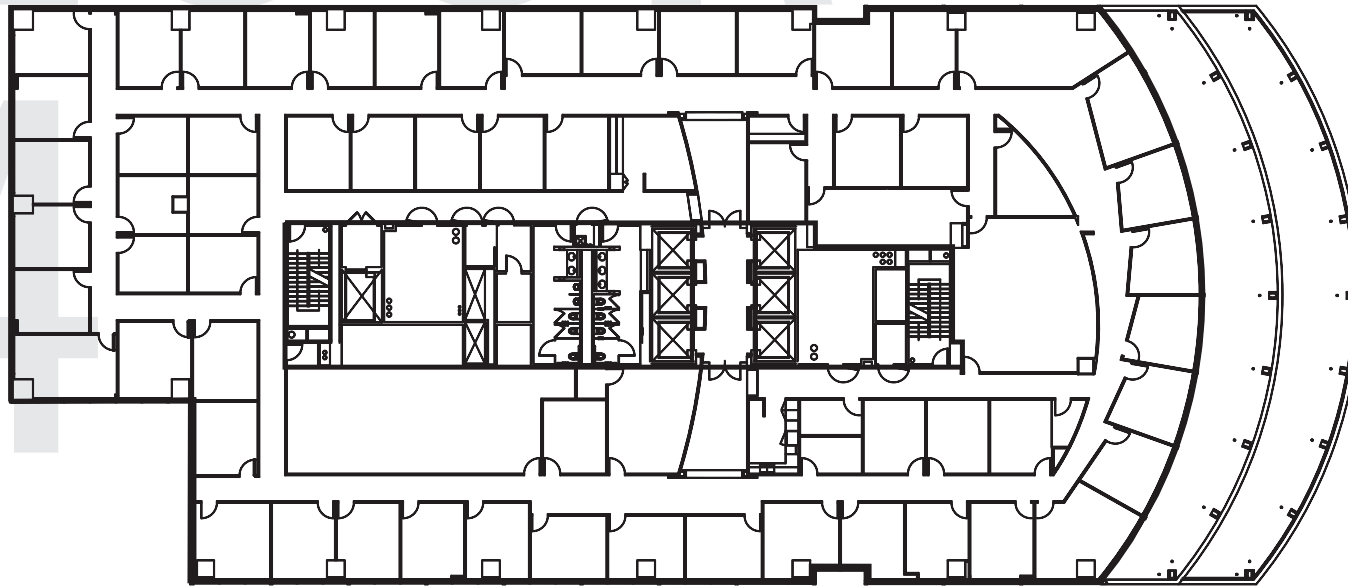

23,754 RSF

FLOOR PLAN

Floor 14 / Suite 1400

17001 NORTHCASE DRIVE, HOUSTON, TX

FLOOR
14

5 CITYNORTH

KEVIN WYATT
kwyatt@lpc.com
281.875.7800

ROBERT WILLARD
rwillard@lpc.com
281.875.7800