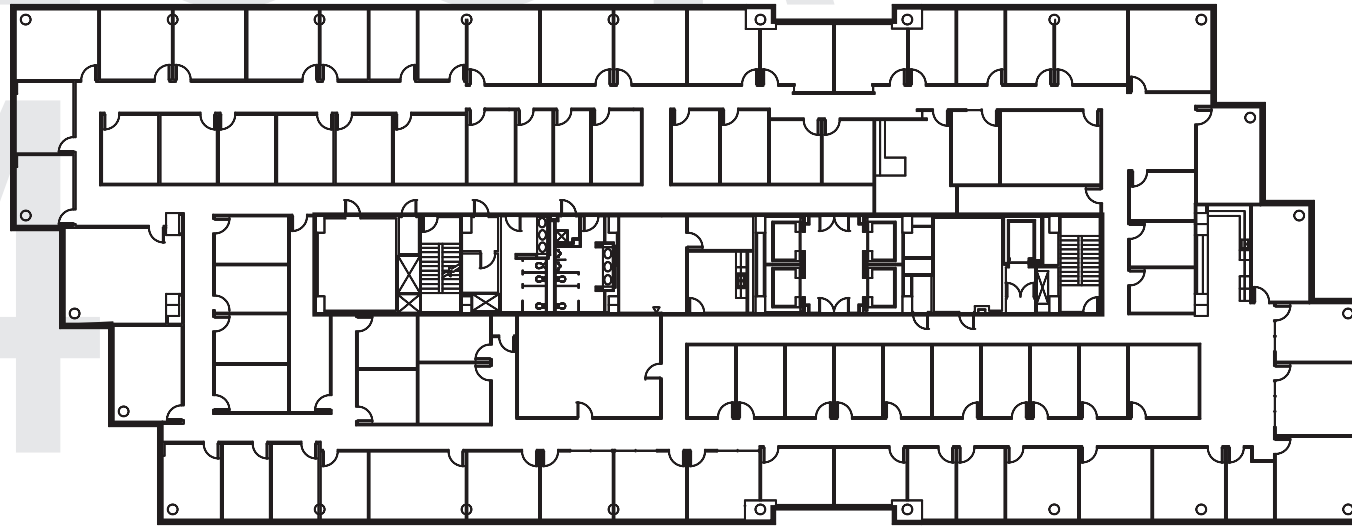

26,037 RSF

FLOOR PLAN

Floor 14 / Suite 1400

12450 GREENSPPOINT DR, HOUSTON, TX

FLOOR
14

6 CITYNORTH

KEVIN WYATT
kwyatt@lpc.com
281.875.7800

ROBERT WILLARD
rwillard@lpc.com
281.875.7800