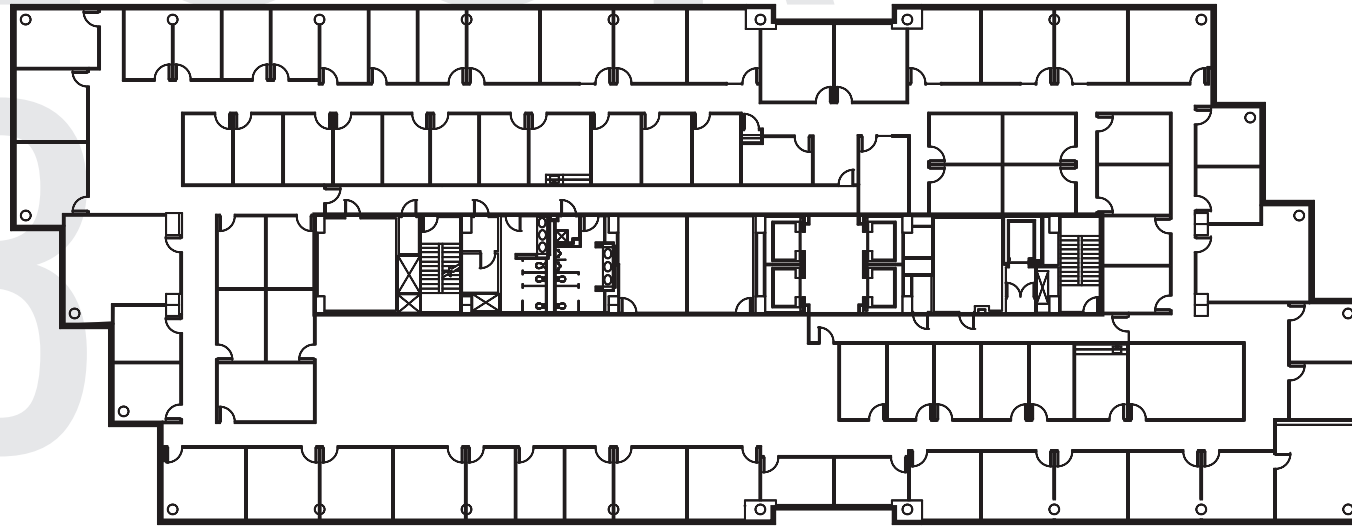

26,037 RSF

FLOOR PLAN

Floor 13 / Suite 1300

12450 GREENSPPOINT DR, HOUSTON, TX

FLOOR
1300

6 CITYNORTH

KEVIN WYATT
kwyatt@lpc.com
281.875.7800

ROBERT WILLARD
rwillard@lpc.com
281.875.7800