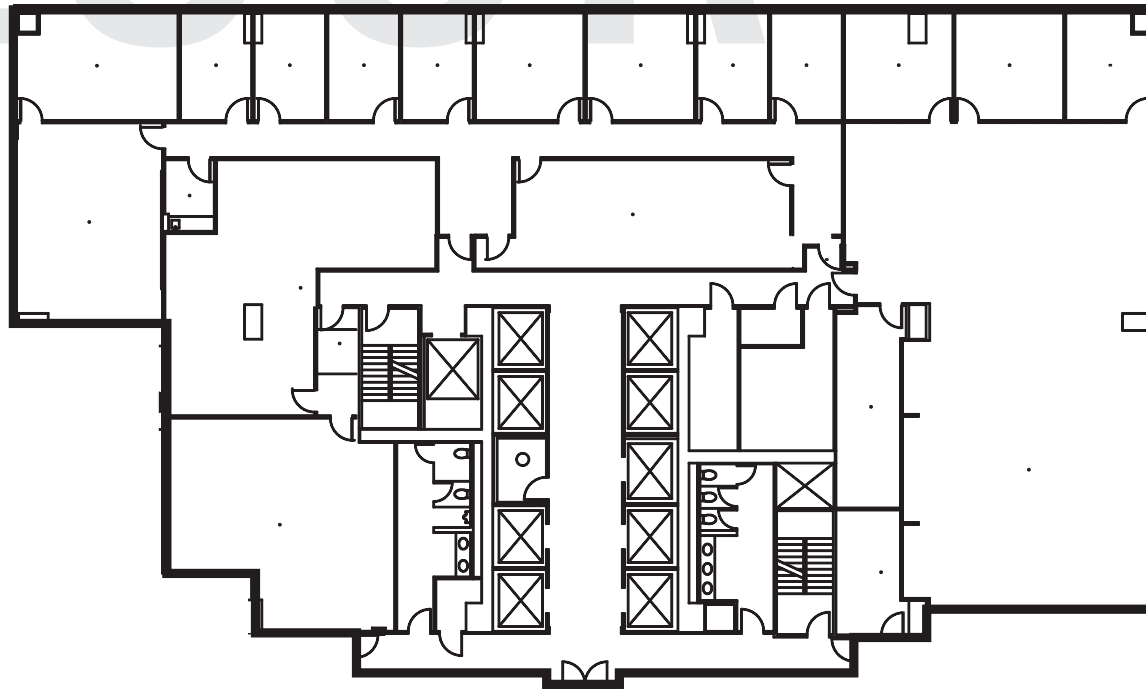

10,506 RSF

FLOOR PLAN

Floor 11 / Suite 1150

16945 NORTHCHASE DRIVE, HOUSTON, TX

4 CITYNORTH

KEVIN WYATT
kwyatt@lpc.com
281.875.7800

ROBERT WILLARD
rwillard@lpc.com
281.875.7800

LINCOLN
PROPERTY
COMPANY