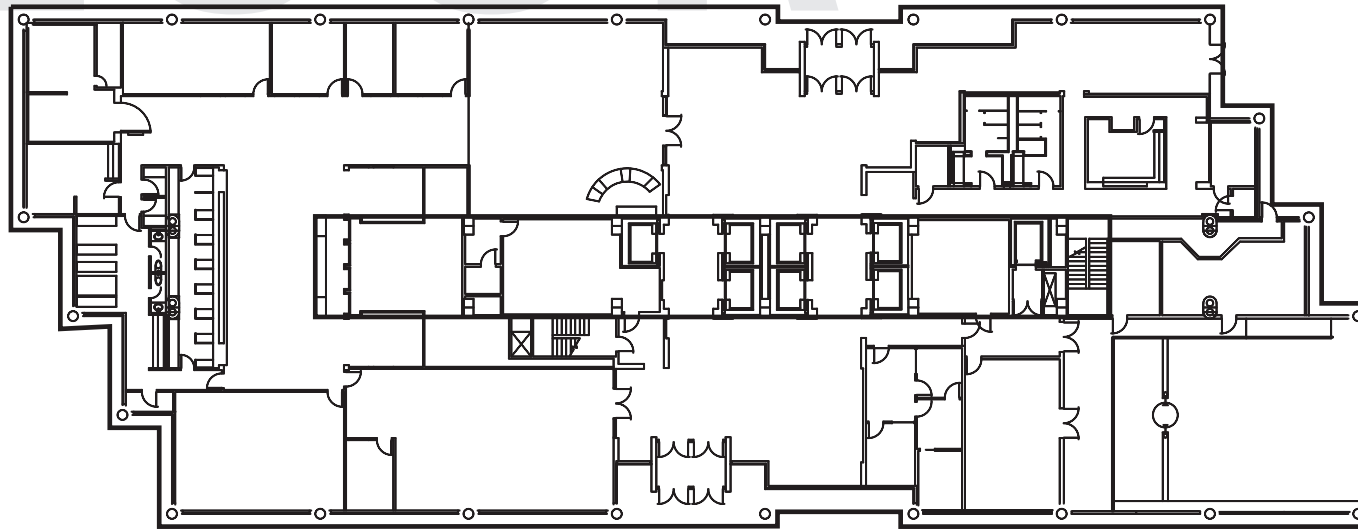

22,594 RSF

FLOOR PLAN

Floor 1 / Suite 100

12450 GREENSPPOINT DR, HOUSTON, TX

FLOOR
1

6 CITYNORTH

KEVIN WYATT
kwyatt@lpc.com
281.875.7800

ROBERT WILLARD
rwillard@lpc.com
281.875.7800