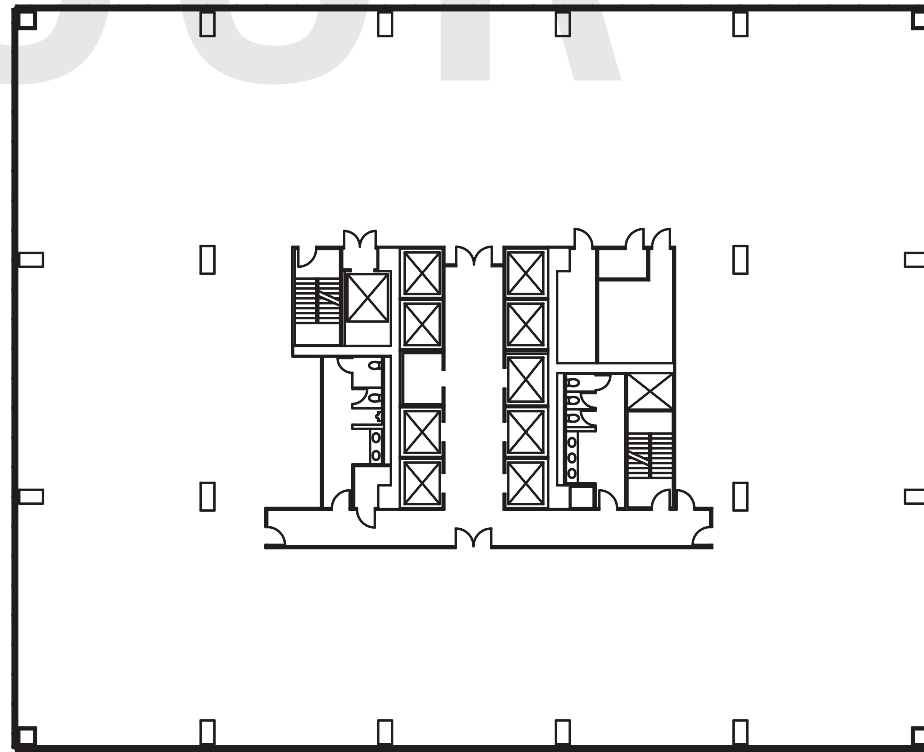

19,301 RSF

FLOOR PLAN

Floor 4 / Suite 400

16945 NORTHCHASE DRIVE, HOUSTON, TX

FLOOR
4

4 CITYNORTH

KEVIN WYATT
kwyatt@lpc.com
281.875.7800

ROBERT WILLARD
rwillard@lpc.com
281.875.7800